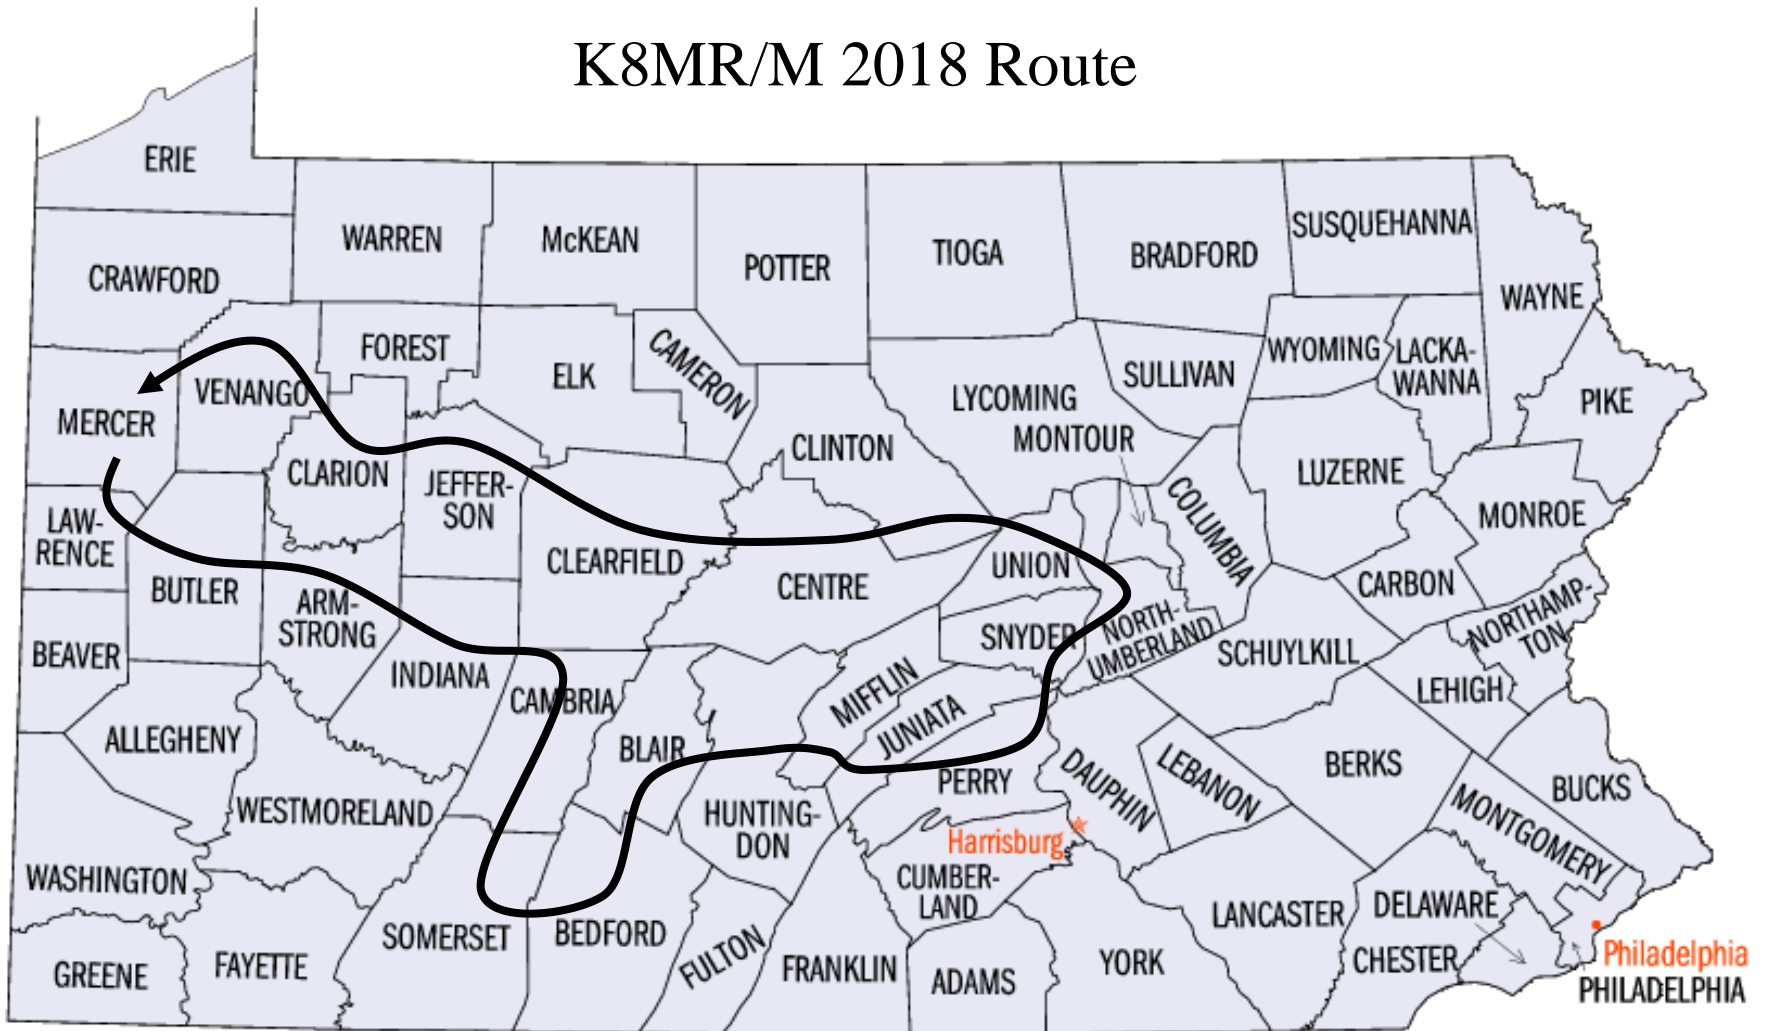

2018 Pa QSO Party

Mobile Routes and Rover Locations

By Bud Trench, AA3B

Rev 1

10/12/18

K0BAK/R 2018 County Locations

1	CMB	8	MIF
2	BLA	9	JUN
3	BED	10	PER
4	SOM	11	DAU
5	FUL	12	LEB
6	HUN	13	LAN
7	FRA	14	BER

 Sat
 Sun

Sun

KA3QLF/R 2018 County Locations

1	UNI	7	WYO
2	SNY	8	LUZ
3	NUM	9	LAC
4	MTR	10	WAY
5	COL	11	MOE
6	SCH	12	PIK

 Sat
 Sun

W3CG/R 2018 County Locations

1 WAR

SUN - To be determined based on need in NW quadrant

—

Sat

—

Sun

K8MR/M 2018 Route

1	MER	9	BLA	17	CLI
2	LAW	10	HUN	18	CEN
3	BUT	11	MIF	19	CLE
4	ARM	12	JUN	20	JEF
5	INN	13	PER	21	CLA
6	CMB	14	SNY	22	VEN
7	SOM	15	NUM	23	MER
8	BED	16	UNI		

 Sat
 Sun

K8RYU/R 2018 County Locations