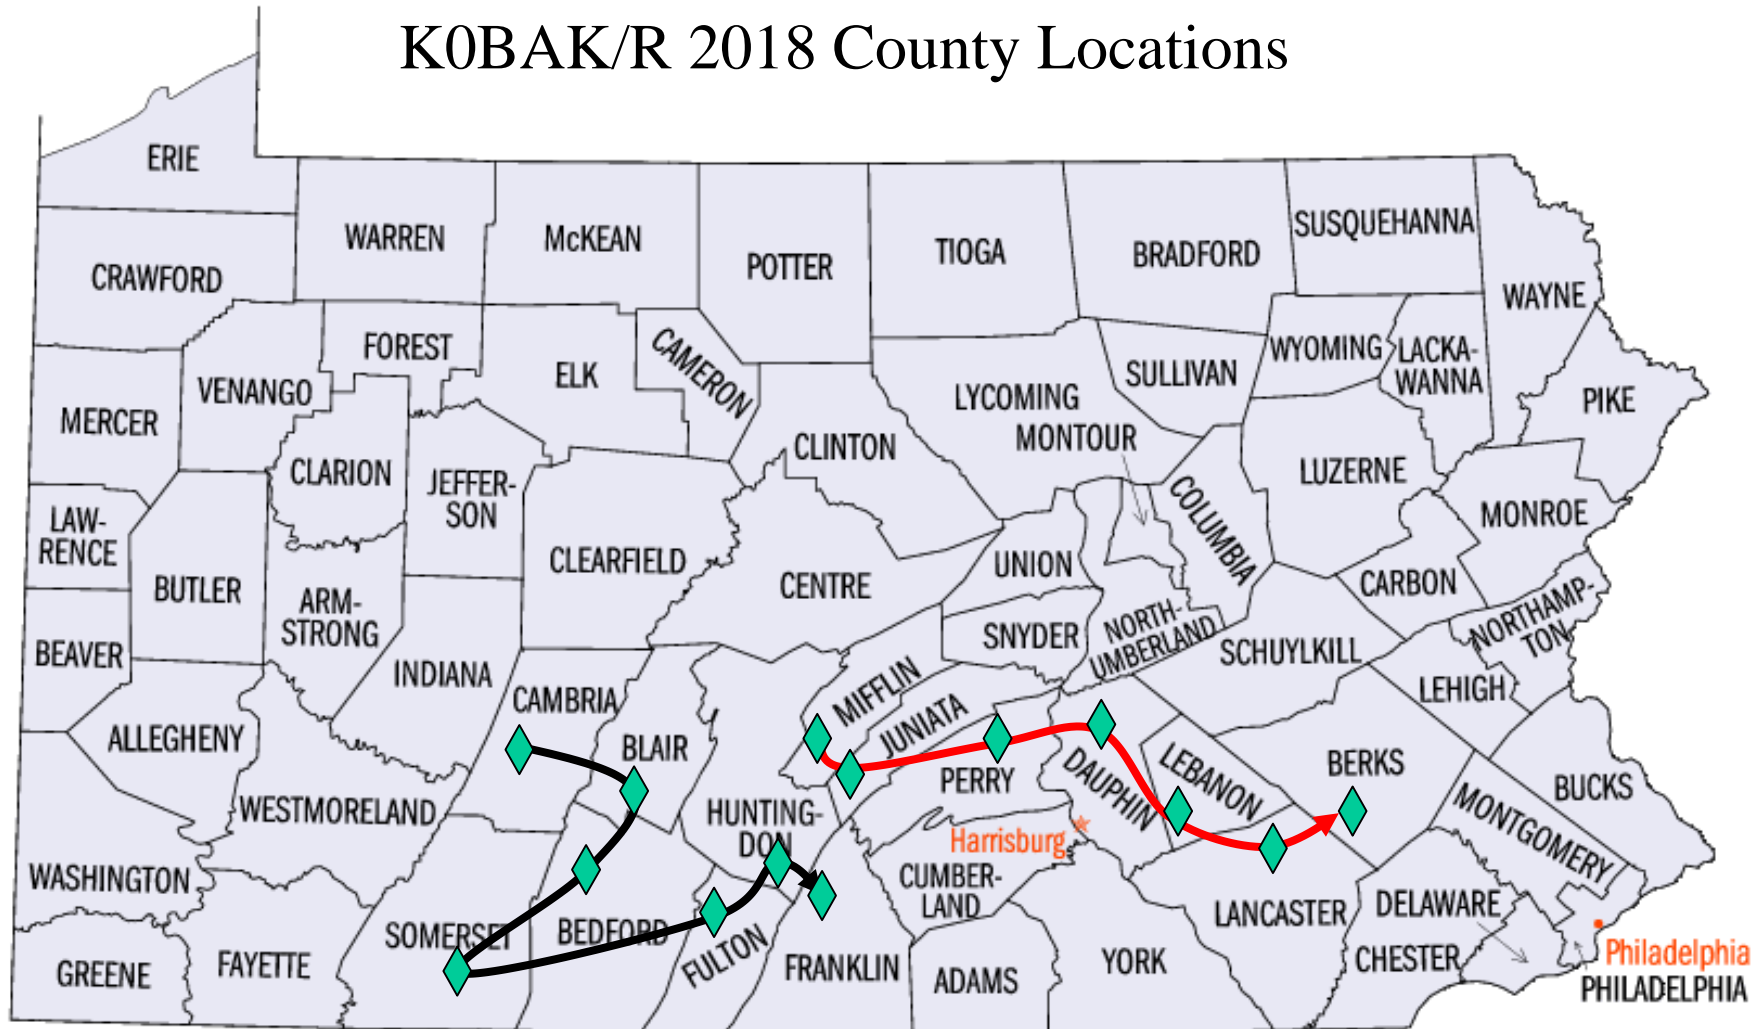

2018 Pa QSO Party

Mobile Routes and Rover Locations

By Bud Trench, AA3B

Rev 1

10/12/18

K0BAK/R 2018 County Locations

1	CMB	8	MIF
2	BLA	9	JUN
3	BED	10	PER
4	SOM	11	DAU
5	FUL	12	LEB
6	HUN	13	LAN
7	FRA	14	BER

 Sat
 Sun

KC3DRZ/M 2018 Route

1	ERI	7	CLA
2	WAR	8	VEN
3	MCK	9	BUT
4	ELK	10	LAW
5	CLE	11	MER
6	JEF	12	CRA

 Sat
 Sun

N2CU/M 2018 Route

1	ERI	8	WAR
2	CRA	9	WAR
3	VEN	10	FOR
4	FOR	11	ELK
5	CLA	12	CRN
6	JEF	13	POT
7	ELK	14	MCK

Sun

KA3QLF/R 2018 County Locations

1	UNI	7	WYO
2	SNY	8	LUZ
3	NUM	9	LAC
4	MTR	10	WAY
5	COL	11	MOE
6	SCH	12	PIK

 Sat
 Sun

W3CG/R 2018 County Locations

1 WAR

SUN - To be determined based on need in NW quadrant

—

Sat

—

Sun

K8MR/M 2018 Route

1	MER	9	BLA	17	CLI
2	LAW	10	HUN	18	CEN
3	BUT	11	MIF	19	CLE
4	ARM	12	JUN	20	JEF
5	INN	13	PER	21	CLA
6	CMB	14	SNY	22	VEN
7	SOM	15	NUM	23	MER
8	BED	16	UNI		

 Sat
 Sun

K8RYU/R 2018 County Locations