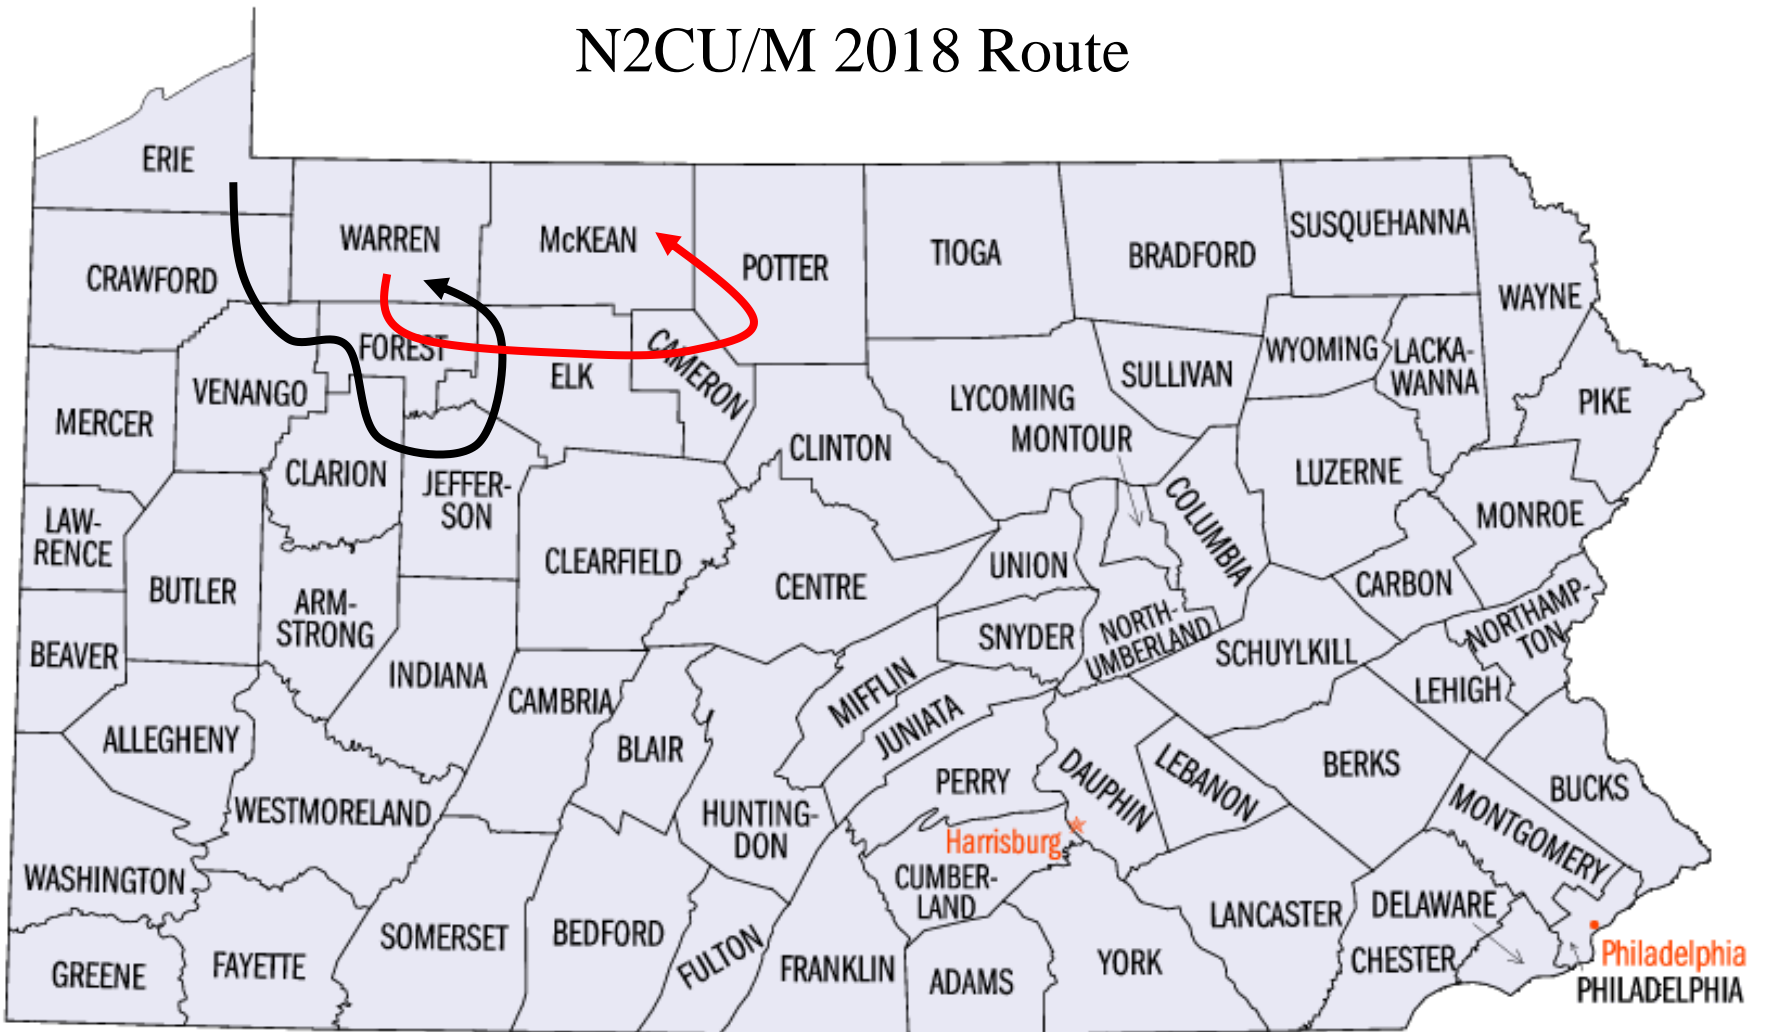

N2CU/M 2018 Route

1	ERI	8	WAR
2	CRA	9	WAR
3	VEN	10	FOR
4	FOR	11	ELK
5	CLA	12	CRN
6	JEF	13	POT
7	ELK	14	MCK

Sun