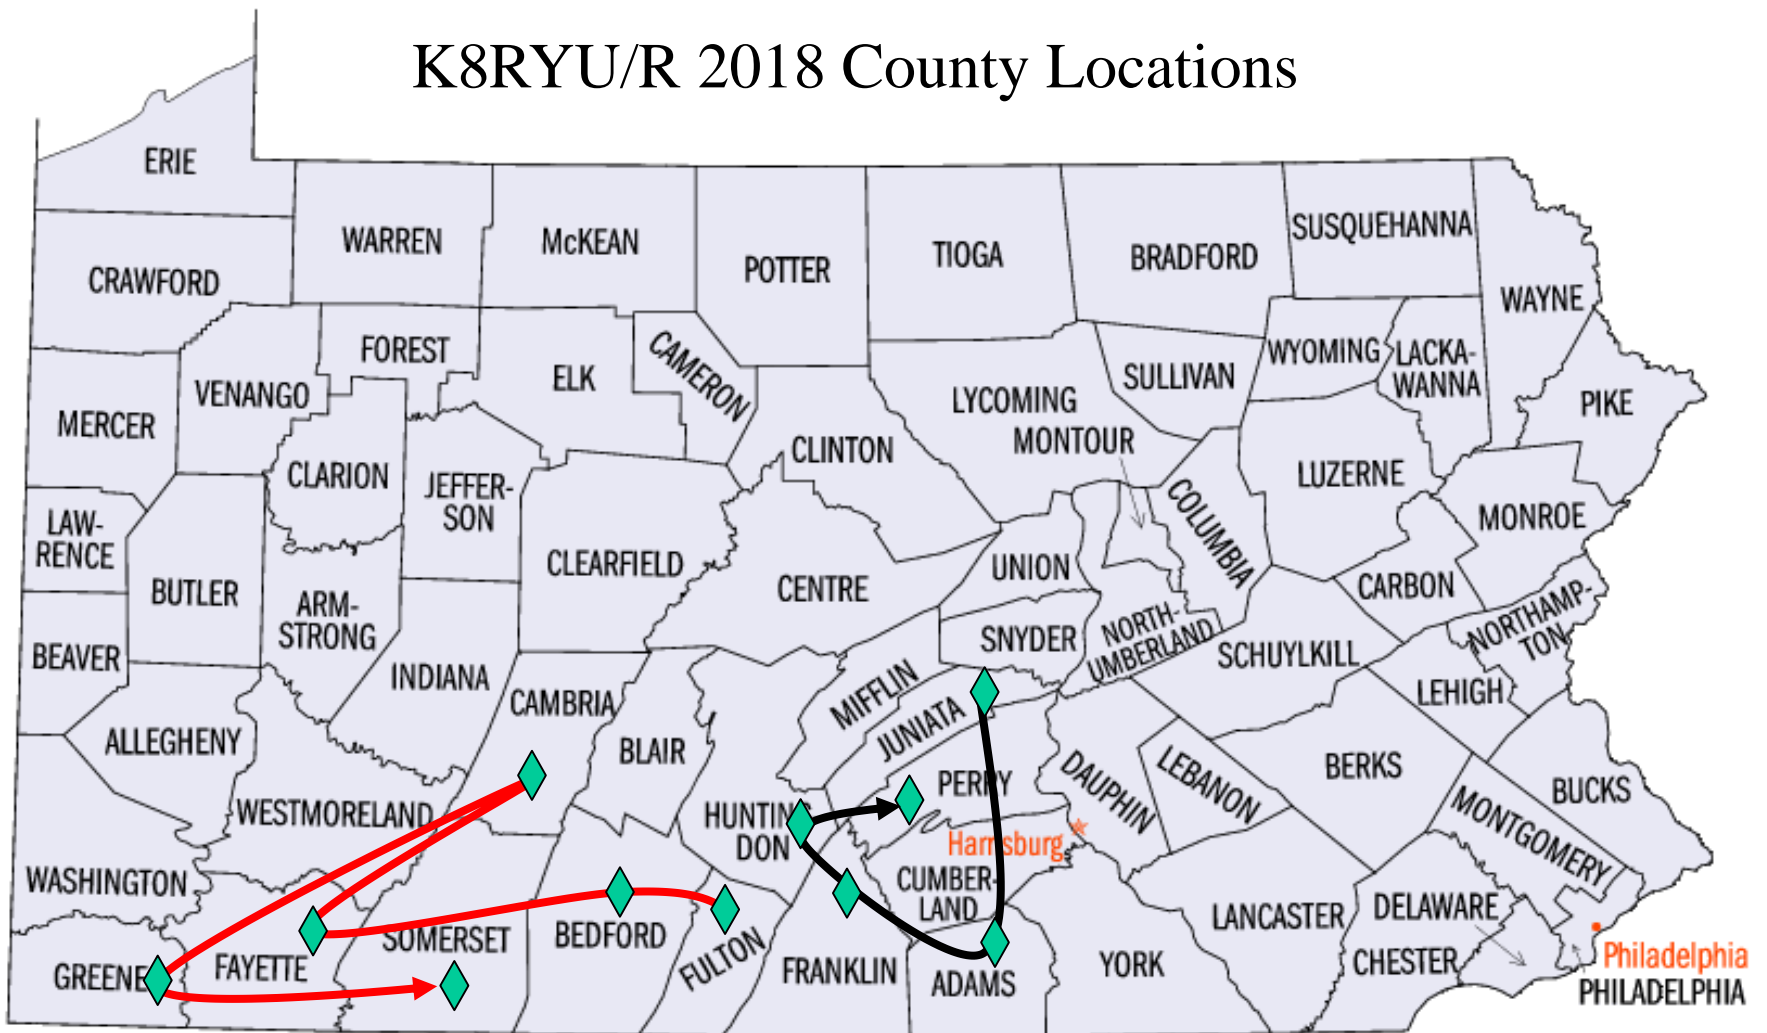

2018 Pa QSO Party

Mobile Routes and Rover Locations

By Bud Trench, AA3B

Rev 1

10/12/18

K0BAK/R 2018 County Locations

1	CMB	8	MIF
2	BLA	9	JUN
3	BED	10	PER
4	SOM	11	DAU
5	FUL	12	LEB
6	HUN	13	LAN
7	FRA	14	BER

 Sat
 Sun

Sun

KA3QLF/R 2018 County Locations

1	UNI	7	WYO
2	SNY	8	LUZ
3	NUM	9	LAC
4	MTR	10	WAY
5	COL	11	MOE
6	SCH	12	PIK

 Sat
 Sun

W3CG/R 2018 County Locations

1 WAR

SUN - To be determined based on need in NW quadrant

—

Sat

—

Sun

K8MR/M 2018 Route

1	MER	9	BLA	17	CLI
2	LAW	10	HUN	18	CEN
3	BUT	11	MIF	19	CLE
4	ARM	12	JUN	20	JEF
5	INN	13	PER	21	CLA
6	CMB	14	SNY	22	VEN
7	SOM	15	NUM	23	MER
8	BED	16	UNI		

 Sat
 Sun

K8RYU/R 2018 County Locations