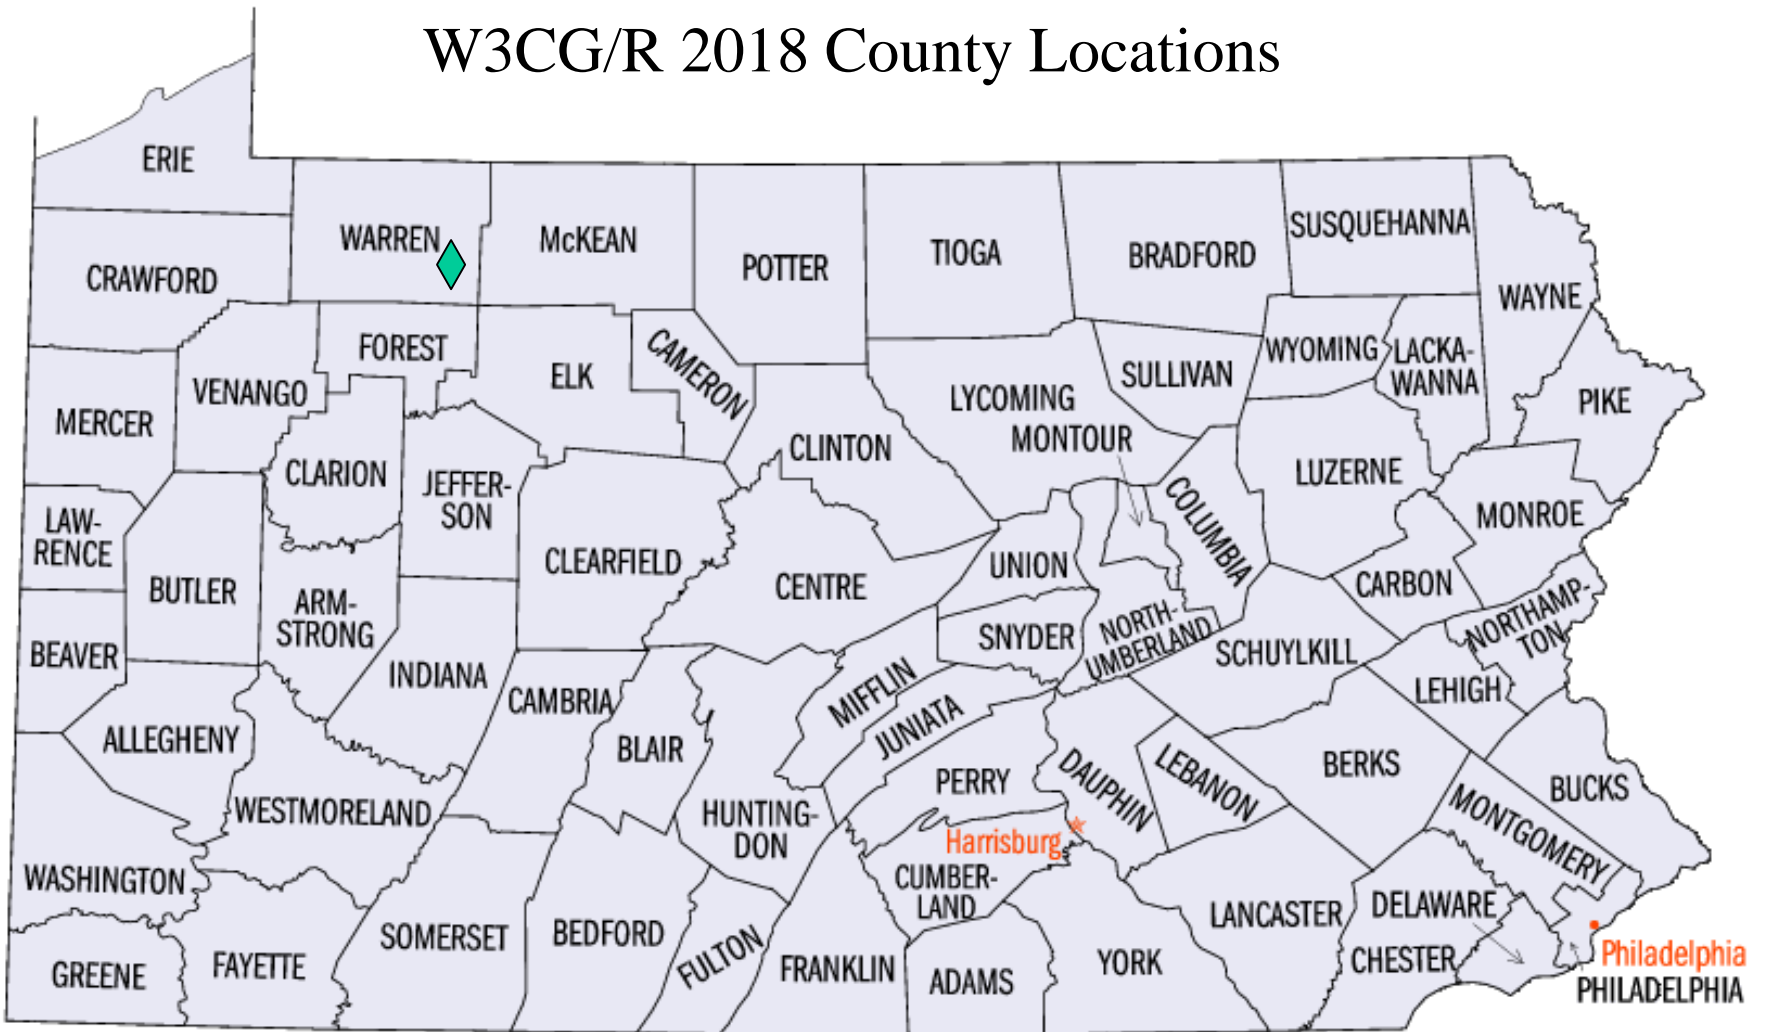

2018 Pa QSO Party

Mobile Routes and Rover Locations

By Bud Trench, AA3B

Rev 1

10/12/18

K0BAK/R 2018 County Locations

1	CMB	8	MIF
2	BLA	9	JUN
3	BED	10	PER
4	SOM	11	DAU
5	FUL	12	LEB
6	HUN	13	LAN
7	FRA	14	BER

 Sat
 Sun

Sun

KA3QLF/R 2018 County Locations

1	UNI	7	WYO
2	SNY	8	LUZ
3	NUM	9	LAC
4	MTR	10	WAY
5	COL	11	MOE
6	SCH	12	PIK

 Sat
 Sun

W3CG/R 2018 County Locations

1 WAR

SUN - To be determined based on need in NW quadrant

—

Sat

—

Sun

K8MR/M 2018 Route

1	MER	9	BLA	17	CLI
2	LAW	10	HUN	18	CEN
3	BUT	11	MIF	19	CLE
4	ARM	12	JUN	20	JEF
5	INN	13	PER	21	CLA
6	CMB	14	SNY	22	VEN
7	SOM	15	NUM	23	MER
8	BED	16	UNI		

 Sat
 Sun

K8RYU/R 2018 County Locations