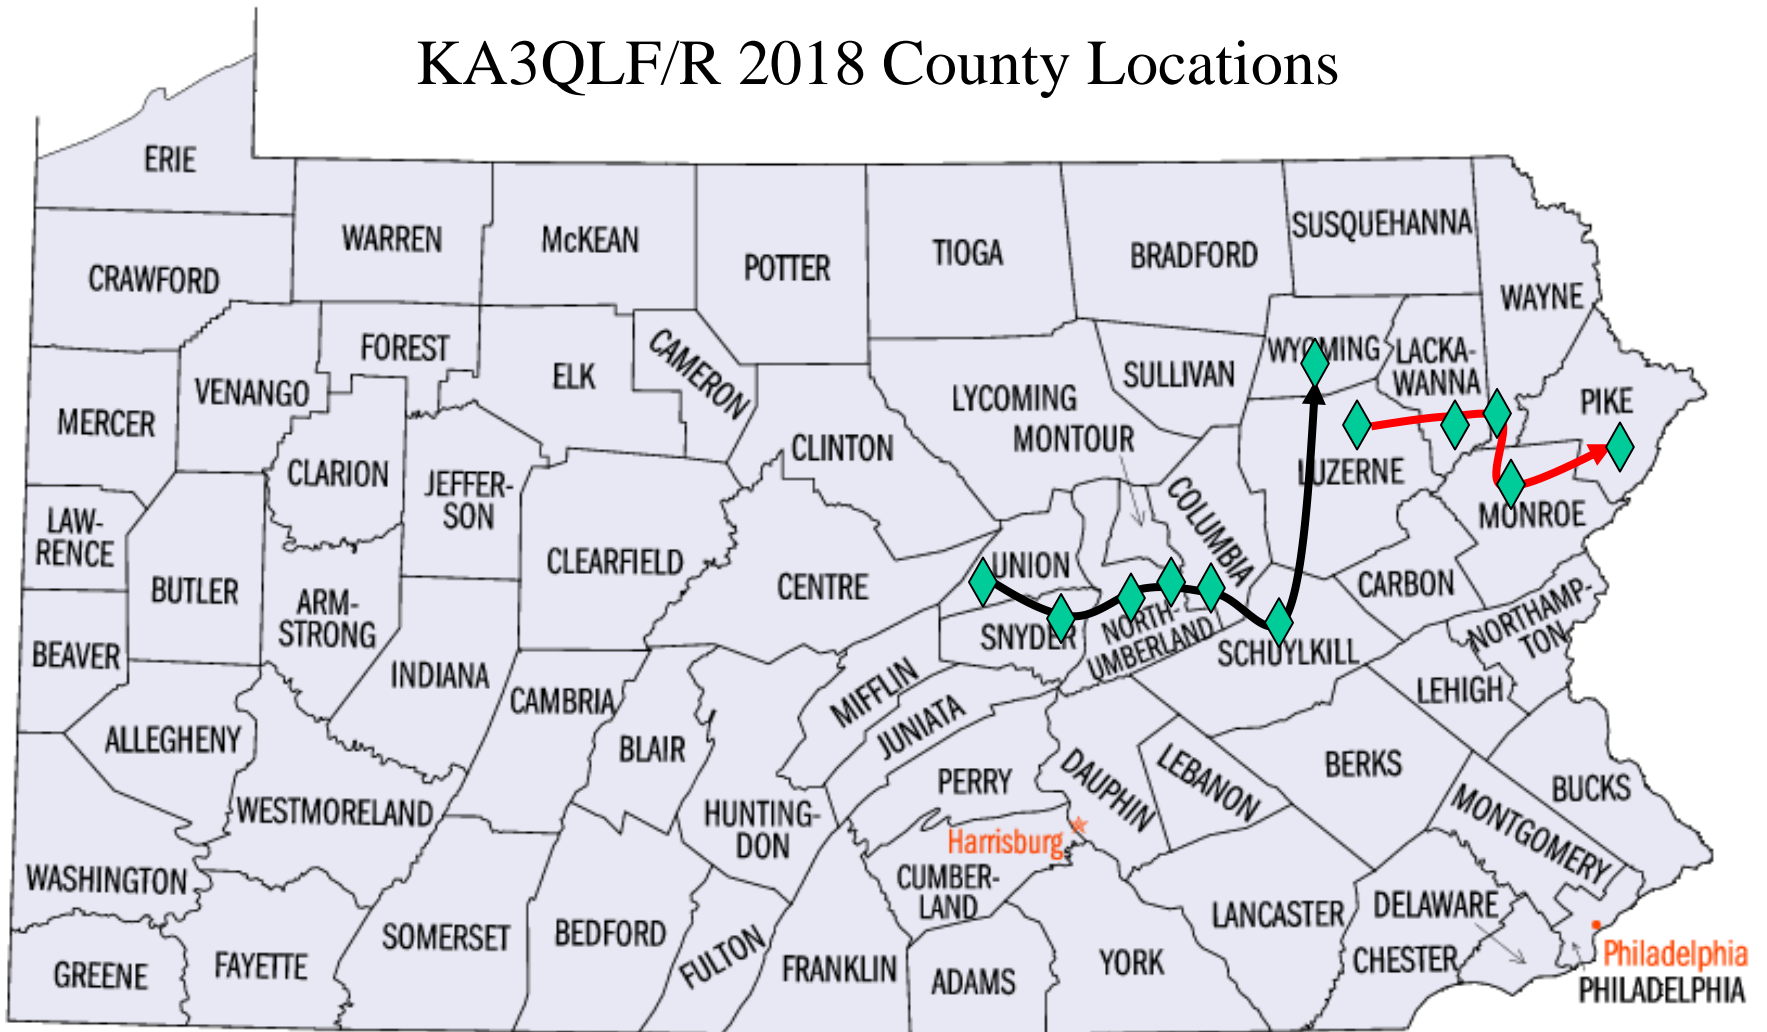

2018 Pa QSO Party

Mobile Routes and Rover Locations

By Bud Trench, AA3B

Rev 1

10/12/18

K0BAK/R 2018 County Locations

1	CMB	8	MIF
2	BLA	9	JUN
3	BED	10	PER
4	SOM	11	DAU
5	FUL	12	LEB
6	HUN	13	LAN
7	FRA	14	BER

 Sat
 Sun

KC3DRZ/M 2018 Route

1	ERI	7	CLA
2	WAR	8	VEN
3	MCK	9	BUT
4	ELK	10	LAW
5	CLE	11	MER
6	JEF	12	CRA

 Sat
 Sun

N2CU/M 2018 Route

1	ERI	8	WAR
2	CRA	9	WAR
3	VEN	10	FOR
4	FOR	11	ELK
5	CLA	12	CRN
6	JEF	13	POT
7	ELK	14	MCK

Sun

KA3QLF/R 2018 County Locations

1	UNI	7	WYO
2	SNY	8	LUZ
3	NUM	9	LAC
4	MTR	10	WAY
5	COL	11	MOE
6	SCH	12	PIK

 Sat
 Sun

W3CG/R 2018 County Locations

1 WAR

SUN - To be determined based on need in NW quadrant

—

Sat

—

Sun

K8MR/M 2018 Route

1	MER	9	BLA	17	CLI
2	LAW	10	HUN	18	CEN
3	BUT	11	MIF	19	CLE
4	ARM	12	JUN	20	JEF
5	INN	13	PER	21	CLA
6	CMB	14	SNY	22	VEN
7	SOM	15	NUM	23	MER
8	BED	16	UNI		

 Sat
 Sun

K8RYU/R 2018 County Locations