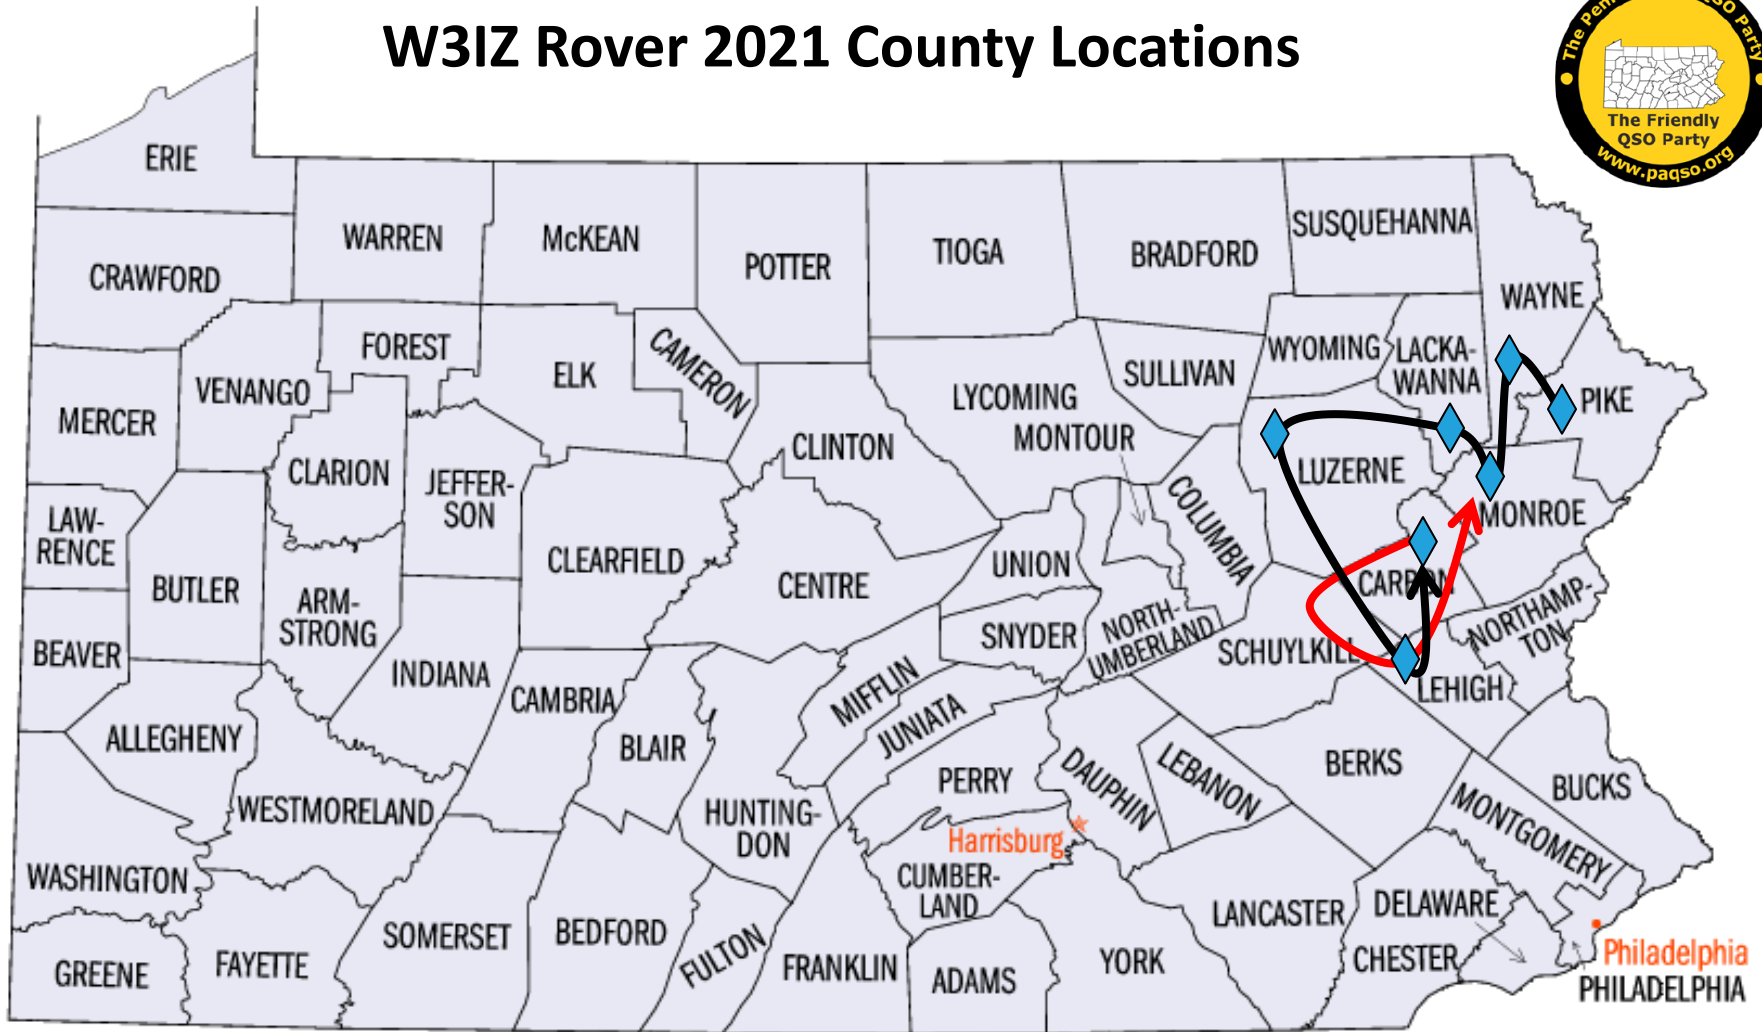

W3RA Rover 2021 County Locations

Day 1-1	ADA	Day 2-1	BUT
Day 1-2	FRA	Day 2-2	ARM
Day 1-3	FUL	Day 2-3	INN
Day 1-4	BED	Day 2-4	FAY
Day 1-5	SOM	Day 2-5	GRE
		Day 2-6	BEA

 Day 1
 Day 2

K3ARL Rover 2021 County Locations

Day 1-1	ELK
Day 1-2	CRN
Day 1-3	CLI

Sunday: Open to go to needed counties

 **Day 1**
 **Day 2**

K8RYU Rover 2021 County Locations

GRE
FAY
SOM
CMB
CMB
BED

Tentative plans depending on weather

W3IZ Rover 2021 County Locations

Day 1-1	PIK	Day 2-1	CAR
Day 1-2	WAY	Day 2-2	LEH
Day 1-3	MOE	Day 2-3	MOE
Day 1-4	LAC		
Day 1-5	LUZ		
Day 1-6	LEH		
Day 1-7	CAR		

 Day 1
 Day 2

K3CY Rover 2021 County Locations

Day 1	JUN	Day 2	LAN
-------	-----	-------	-----