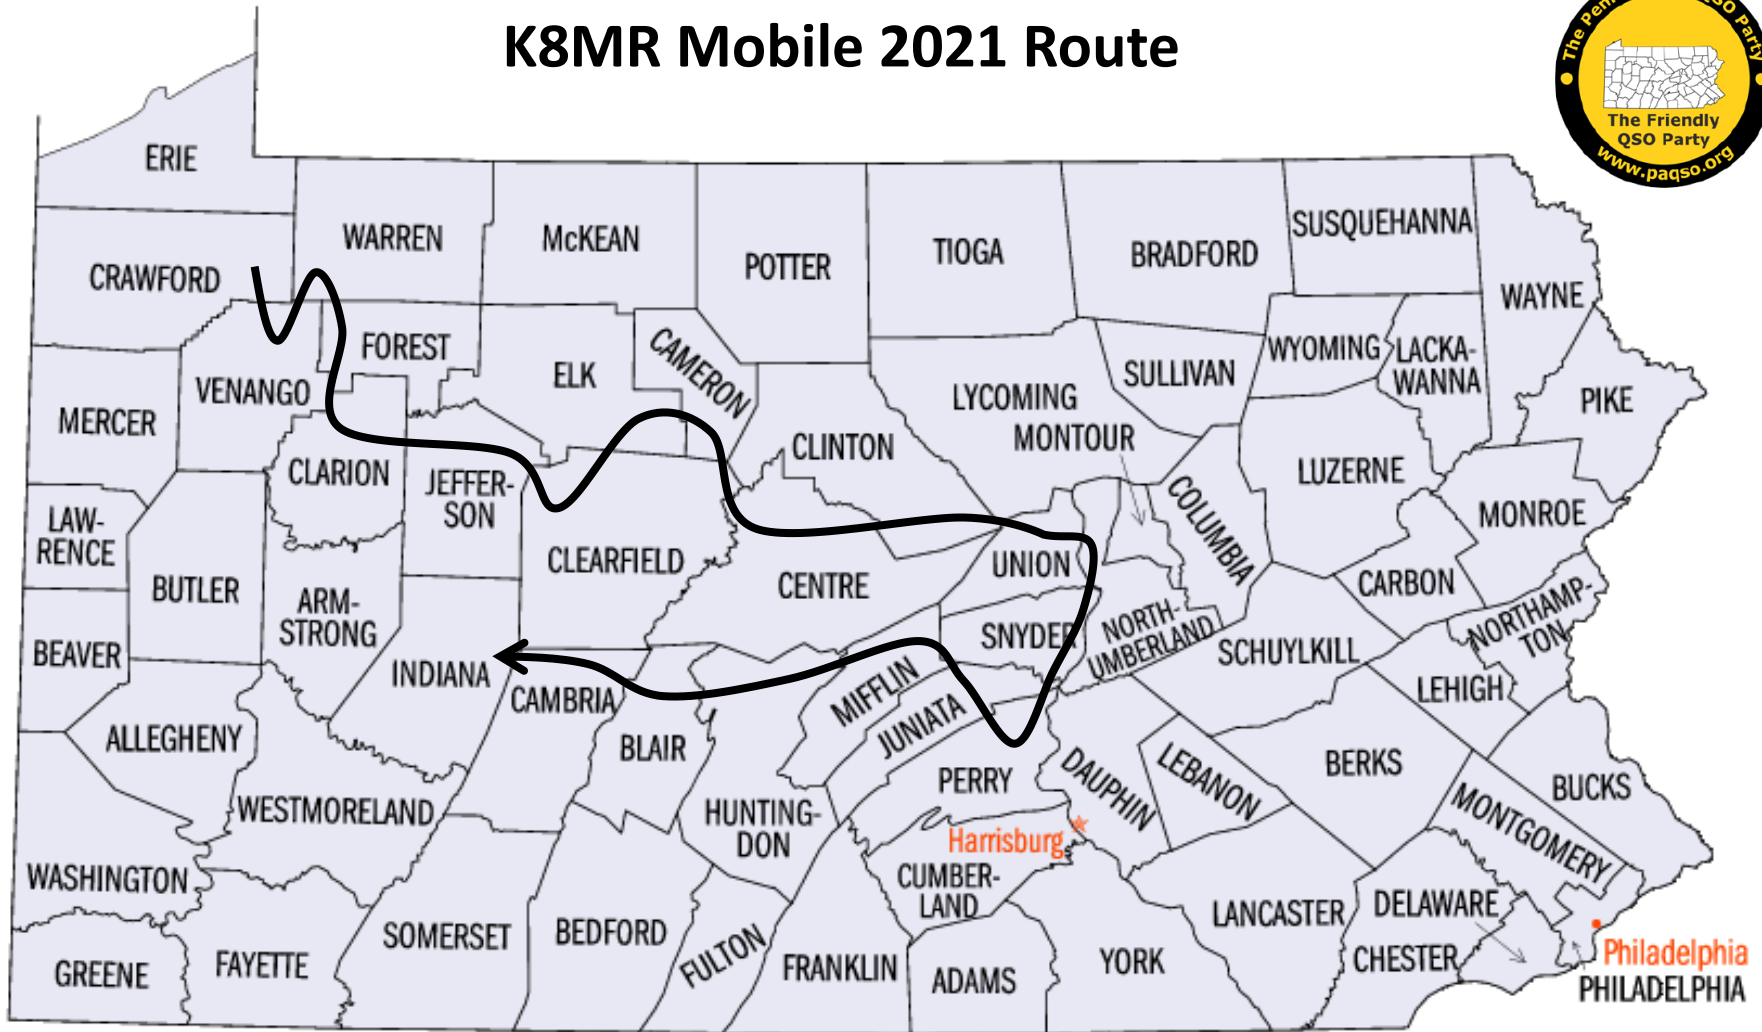

2021 Pa QSO Party Mobile Routes and Rover Locations

By Bud Trench, AA3B

Rev. 4

10/8/21

K8MR Mobile 2021 Route

Day 1-1	CRA	Day 1-8	ELK	Day 1-15	PER
Day 1-2	VEN	Day 1-9	CRN	Day 1-16	JUN
Day 1-3	WAR	Day 1-10	CEN	Day 1-17	MIF
Day 1-4	FOR	Day 1-11	CLI	Day 1-18	HUN
Day 1-5	CLA	Day 1-12	UNI	Day 1-19	BLA
Day 1-6	JEF	Day 1-13	NUM	Day 1-20	CMB
Day 1-7	CLE	Day 1-14	SNY	Day 1-21	INN

Day 1 Only

N2CU Mobile 2021 Route

Day 1-1	ERI	Day 2-1	WAR
Day 1-2	CRA	Day 2-2	FOR
Day 1-3	VEN	Day 2-3	ELK
Day 1-4	CLA	Day 2-4	CRN
Day 1-5	JEF	Day 2-5	POT
Day 1-6	FOR	Day 2-6	MCK
Day 1-7	WAR		

 Day 1
 Day 2

W3RA Rover 2021 County Locations

Day 1-1	ADA	Day 2-1	BUT
Day 1-2	FRA	Day 2-2	ARM
Day 1-3	FUL	Day 2-3	INN
Day 1-4	BED	Day 2-4	FAY
Day 1-5	SOM	Day 2-5	GRE
		Day 2-6	BEA

 Day 1
 Day 2

K3ARL Rover 2021 County Locations

Day 1-1	PIK	Day 2-1	CAR
Day 1-2	WAY	Day 2-2	LEH
Day 1-3	MOE	Day 2-3	MOE
Day 1-4	LAC		
Day 1-5	LUZ		
Day 1-6	LEH		
Day 1-7	CAR		

 Day 1
 Day 2

K3CY Rover 2021 County Locations

Day 1	JUN	Day 2	LAN
-------	-----	-------	-----