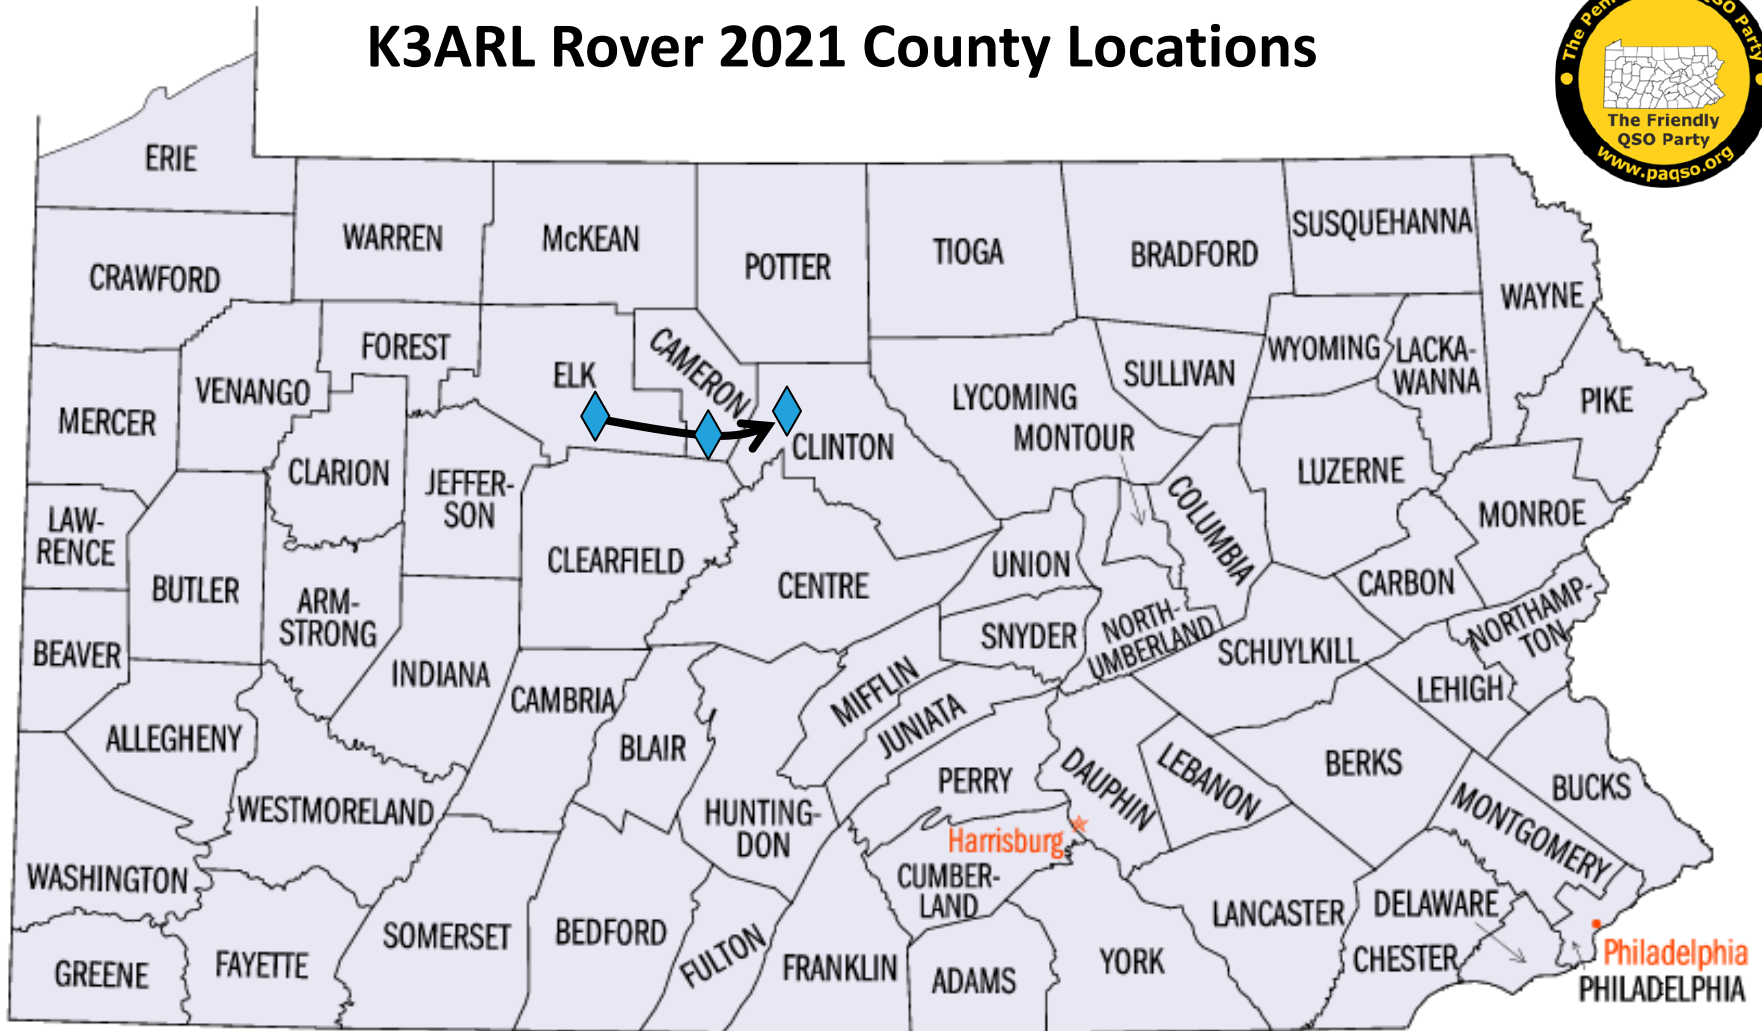

2021 Pa QSO Party Mobile Routes and Rover Locations

By Bud Trench, AA3B

Rev. 4

10/8/21

K8MR Mobile 2021 Route

Day 1-1	CRA	Day 1-8	ELK	Day 1-15	PER
Day 1-2	VEN	Day 1-9	CRN	Day 1-16	JUN
Day 1-3	WAR	Day 1-10	CEN	Day 1-17	MIF
Day 1-4	FOR	Day 1-11	CLI	Day 1-18	HUN
Day 1-5	CLA	Day 1-12	UNI	Day 1-19	BLA
Day 1-6	JEF	Day 1-13	NUM	Day 1-20	CMB
Day 1-7	CLE	Day 1-14	SNY	Day 1-21	INN

Day 1 Only

N2CU Mobile 2021 Route

Day 1-1	ERI	Day 2-1	WAR
Day 1-2	CRA	Day 2-2	FOR
Day 1-3	VEN	Day 2-3	ELK
Day 1-4	CLA	Day 2-4	CRN
Day 1-5	JEF	Day 2-5	POT
Day 1-6	FOR	Day 2-6	MCK
Day 1-7	WAR		

 Day 1
 Day 2

W3RA Rover 2021 County Locations

Day 1-1	ADA	Day 2-1	BUT
Day 1-2	FRA	Day 2-2	ARM
Day 1-3	FUL	Day 2-3	INN
Day 1-4	BED	Day 2-4	FAY
Day 1-5	SOM	Day 2-5	GRE
		Day 2-6	BEA

 Day 1
 Day 2

K3ARL Rover 2021 County Locations

Day 1-1	PIK	Day 2-1	CAR
Day 1-2	WAY	Day 2-2	LEH
Day 1-3	MOE	Day 2-3	MOE
Day 1-4	LAC		
Day 1-5	LUZ		
Day 1-6	LEH		
Day 1-7	CAR		

 Day 1
 Day 2

K3CY Rover 2021 County Locations

Day 1	JUN	Day 2	LAN
-------	-----	-------	-----