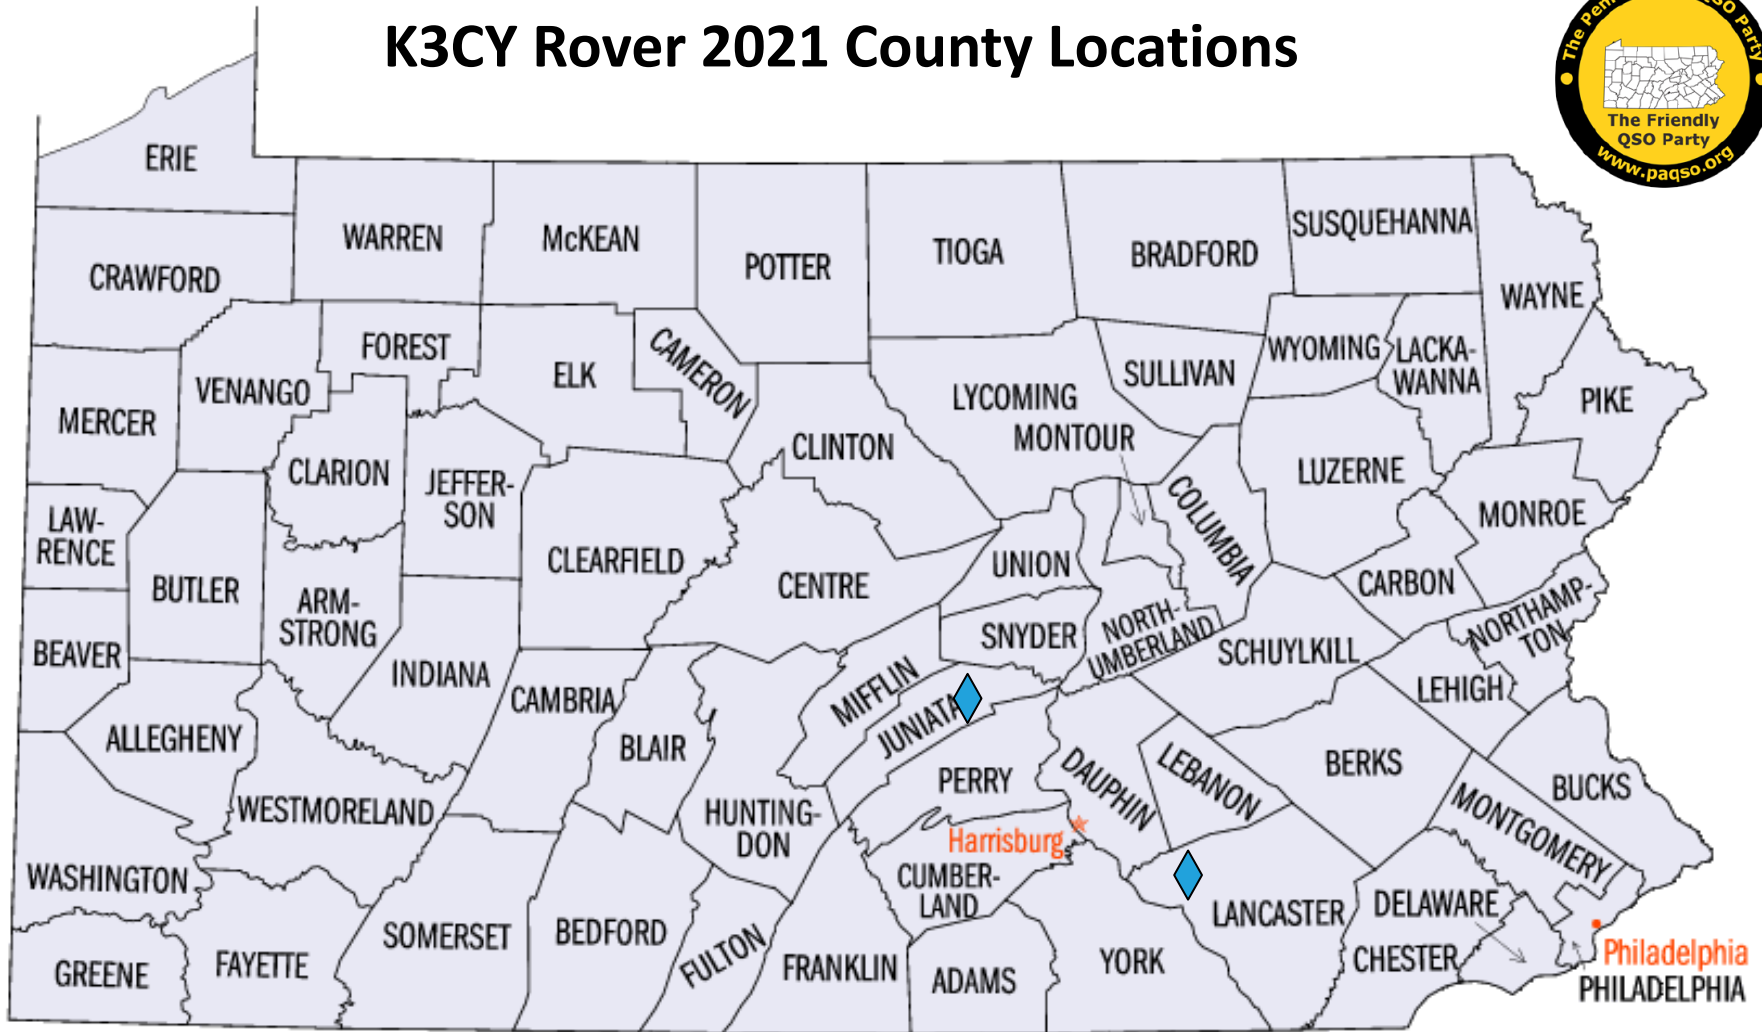

W3RA Rover 2021 County Locations

Day 1-1	ADA	Day 2-1	BUT
Day 1-2	FRA	Day 2-2	ARM
Day 1-3	FUL	Day 2-3	INN
Day 1-4	BED	Day 2-4	FAY
Day 1-5	SOM	Day 2-5	GRE
		Day 2-6	BEA

 Day 1
 Day 2

K3ARL Rover 2021 County Locations

Day 1-1	ELK
Day 1-2	CRN
Day 1-3	CLI

Sunday: Open to go to needed counties

 **Day 1**
 **Day 2**

K8RYU Rover 2021 County Locations

GRE
FAY
SOM
CMB
CMB
BED

Tentative plans depending on weather

W3IZ Rover 2021 County Locations

Day 1-1	PIK	Day 2-1	CAR
Day 1-2	WAY	Day 2-2	LEH
Day 1-3	MOE	Day 2-3	MOE
Day 1-4	LAC		
Day 1-5	LUZ		
Day 1-6	LEH		
Day 1-7	CAR		

 Day 1
 Day 2

K3CY Rover 2021 County Locations

Day 1	JUN	Day 2	LAN
-------	-----	-------	-----