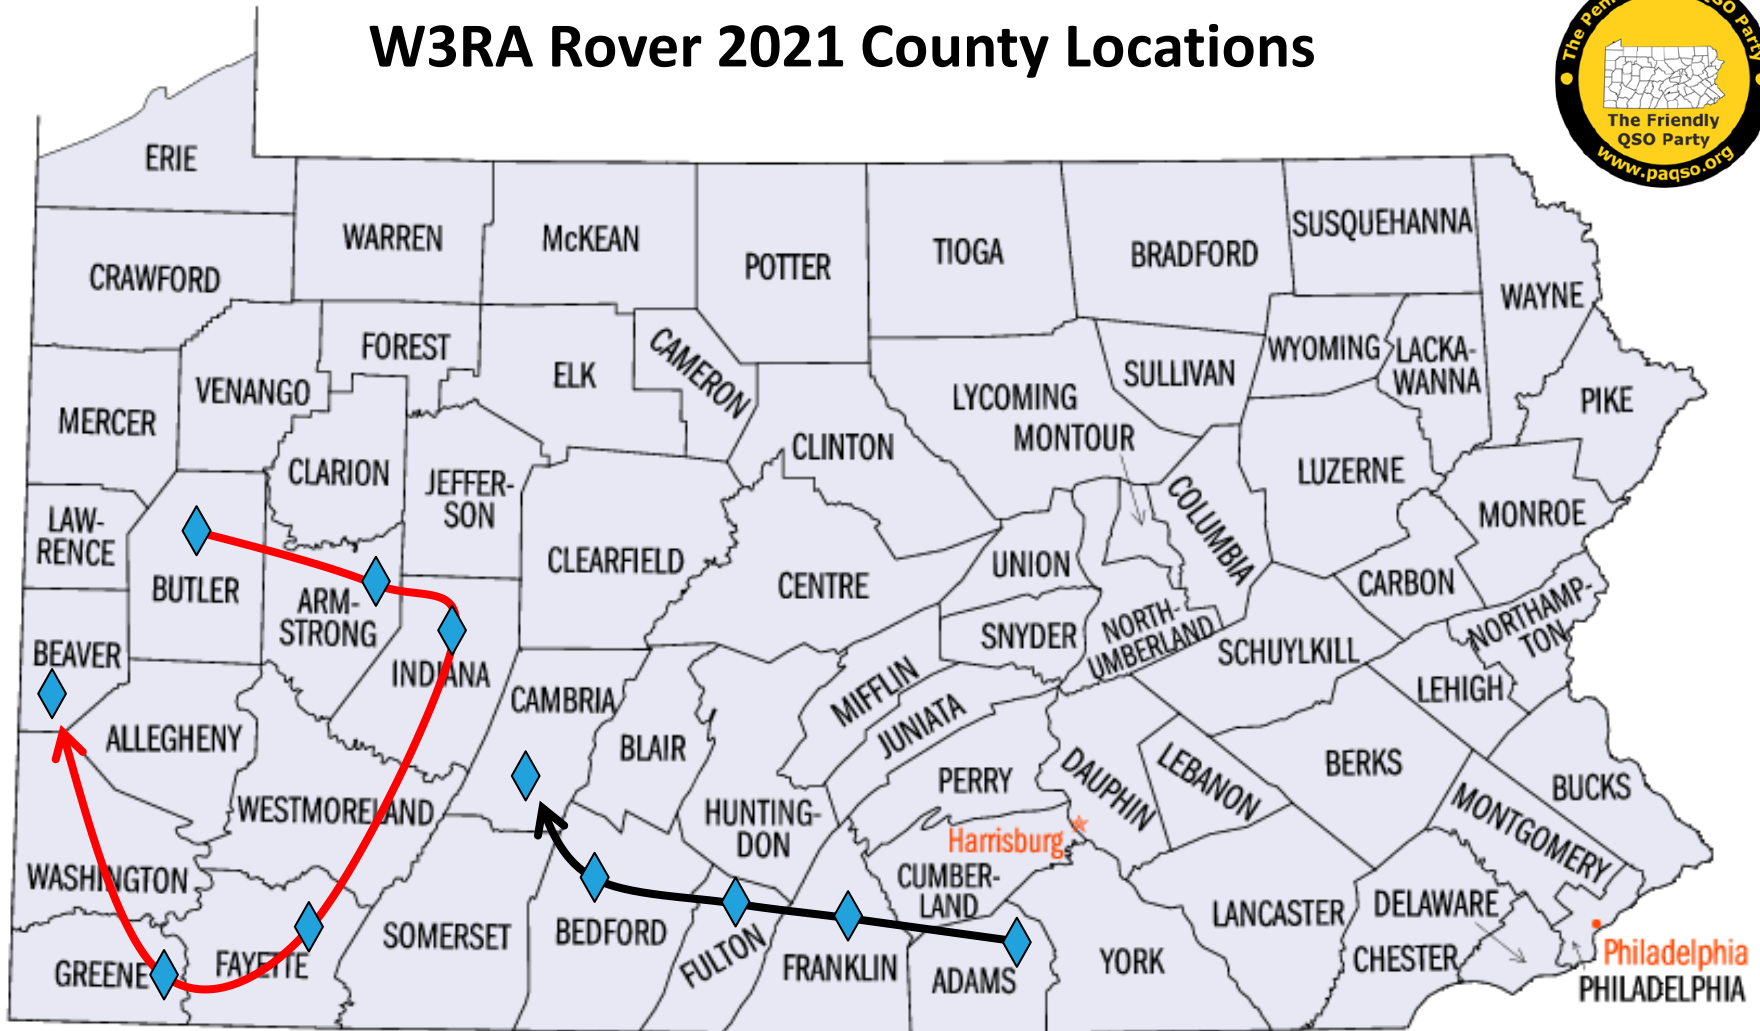

2021 Pa QSO Party Mobile Routes and Rover Locations

By Bud Trench, AA3B

Rev. 4

10/8/21

K8MR Mobile 2021 Route

Day 1-1	CRA	Day 1-8	ELK	Day 1-15	PER
Day 1-2	VEN	Day 1-9	CRN	Day 1-16	JUN
Day 1-3	WAR	Day 1-10	CEN	Day 1-17	MIF
Day 1-4	FOR	Day 1-11	CLI	Day 1-18	HUN
Day 1-5	CLA	Day 1-12	UNI	Day 1-19	BLA
Day 1-6	JEF	Day 1-13	NUM	Day 1-20	CMB
Day 1-7	CLE	Day 1-14	SNY	Day 1-21	INN

Day 1 Only

N2CU Mobile 2021 Route

Day 1-1	ERI	Day 2-1	WAR
Day 1-2	CRA	Day 2-2	FOR
Day 1-3	VEN	Day 2-3	ELK
Day 1-4	CLA	Day 2-4	CRN
Day 1-5	JEF	Day 2-5	POT
Day 1-6	FOR	Day 2-6	MCK
Day 1-7	WAR		

 Day 1
 Day 2

W3RA Rover 2021 County Locations

Day 1-1	ADA	Day 2-1	BUT
Day 1-2	FRA	Day 2-2	ARM
Day 1-3	FUL	Day 2-3	INN
Day 1-4	BED	Day 2-4	FAY
Day 1-5	SOM	Day 2-5	GRE
		Day 2-6	BEA

 Day 1
 Day 2

K3ARL Rover 2021 County Locations

Day 1-1	PIK	Day 2-1	CAR
Day 1-2	WAY	Day 2-2	LEH
Day 1-3	MOE	Day 2-3	MOE
Day 1-4	LAC		
Day 1-5	LUZ		
Day 1-6	LEH		
Day 1-7	CAR		

 Day 1
 Day 2

K3CY Rover 2021 County Locations

Day 1	JUN	Day 2	LAN
-------	-----	-------	-----