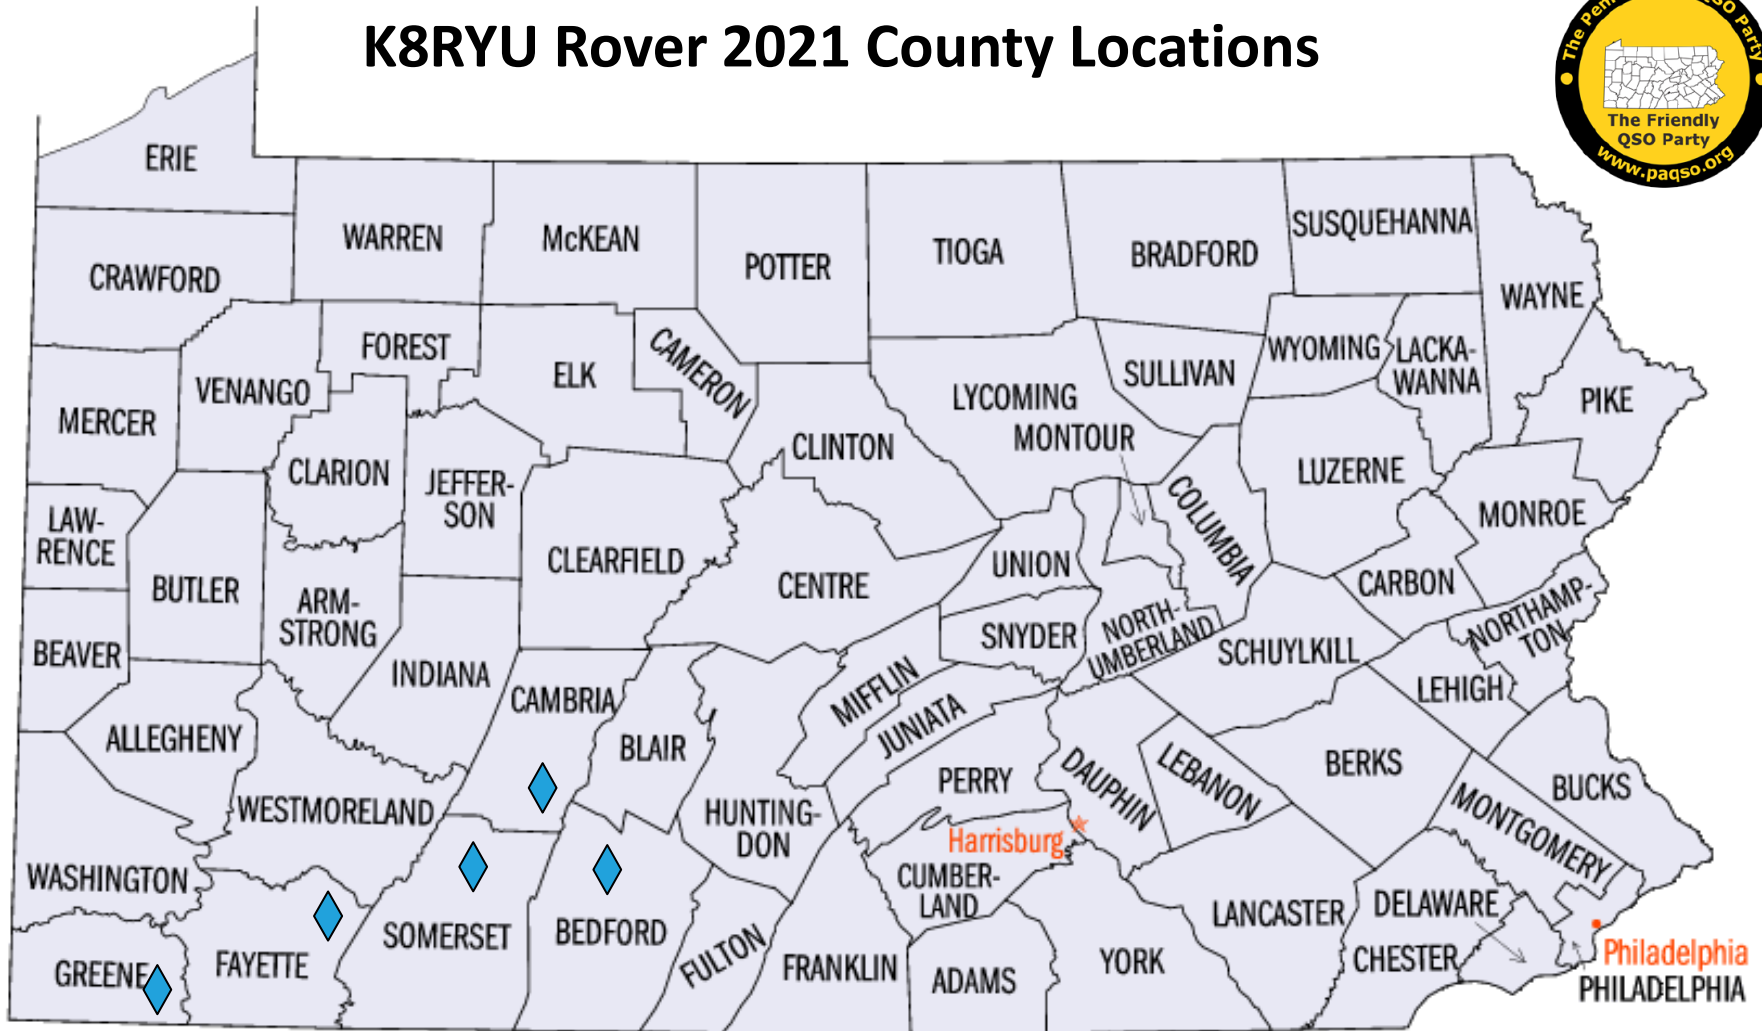

Day 1 Only

N2CU Mobile 2021 Route

Day 1-1	ERI	Day 2-1	WAR
Day 1-2	CRA	Day 2-2	FOR
Day 1-3	VEN	Day 2-3	ELK
Day 1-4	CLA	Day 2-4	CRN
Day 1-5	JEF	Day 2-5	POT
Day 1-6	FOR	Day 2-6	MCK
Day 1-7	WAR		

 Day 1
 Day 2

W3RA Rover 2021 County Locations

Day 1-1	ADA	Day 2-1	BUT
Day 1-2	FRA	Day 2-2	ARM
Day 1-3	FUL	Day 2-3	INN
Day 1-4	BED	Day 2-4	FAY
Day 1-5	SOM	Day 2-5	GRE
		Day 2-6	BEA

 Day 1
 Day 2

K3ARL Rover 2021 County Locations

Day 1-1	ELK
Day 1-2	CRN
Day 1-3	CLI

Sunday: Open to go to needed counties

 **Day 1**
 **Day 2**

K8RYU Rover 2021 County Locations

GRE
FAY
SOM
CMB
CMB
BED

Tentative plans depending on weather

W3IZ Rover 2021 County Locations

Day 1-1	PIK	Day 2-1	CAR
Day 1-2	WAY	Day 2-2	LEH
Day 1-3	MOE	Day 2-3	MOE
Day 1-4	LAC		
Day 1-5	LUZ		
Day 1-6	LEH		
Day 1-7	CAR		

 Day 1
 Day 2

K3CY Rover 2021 County Locations

Day 1	JUN	Day 2	LAN
-------	-----	-------	-----