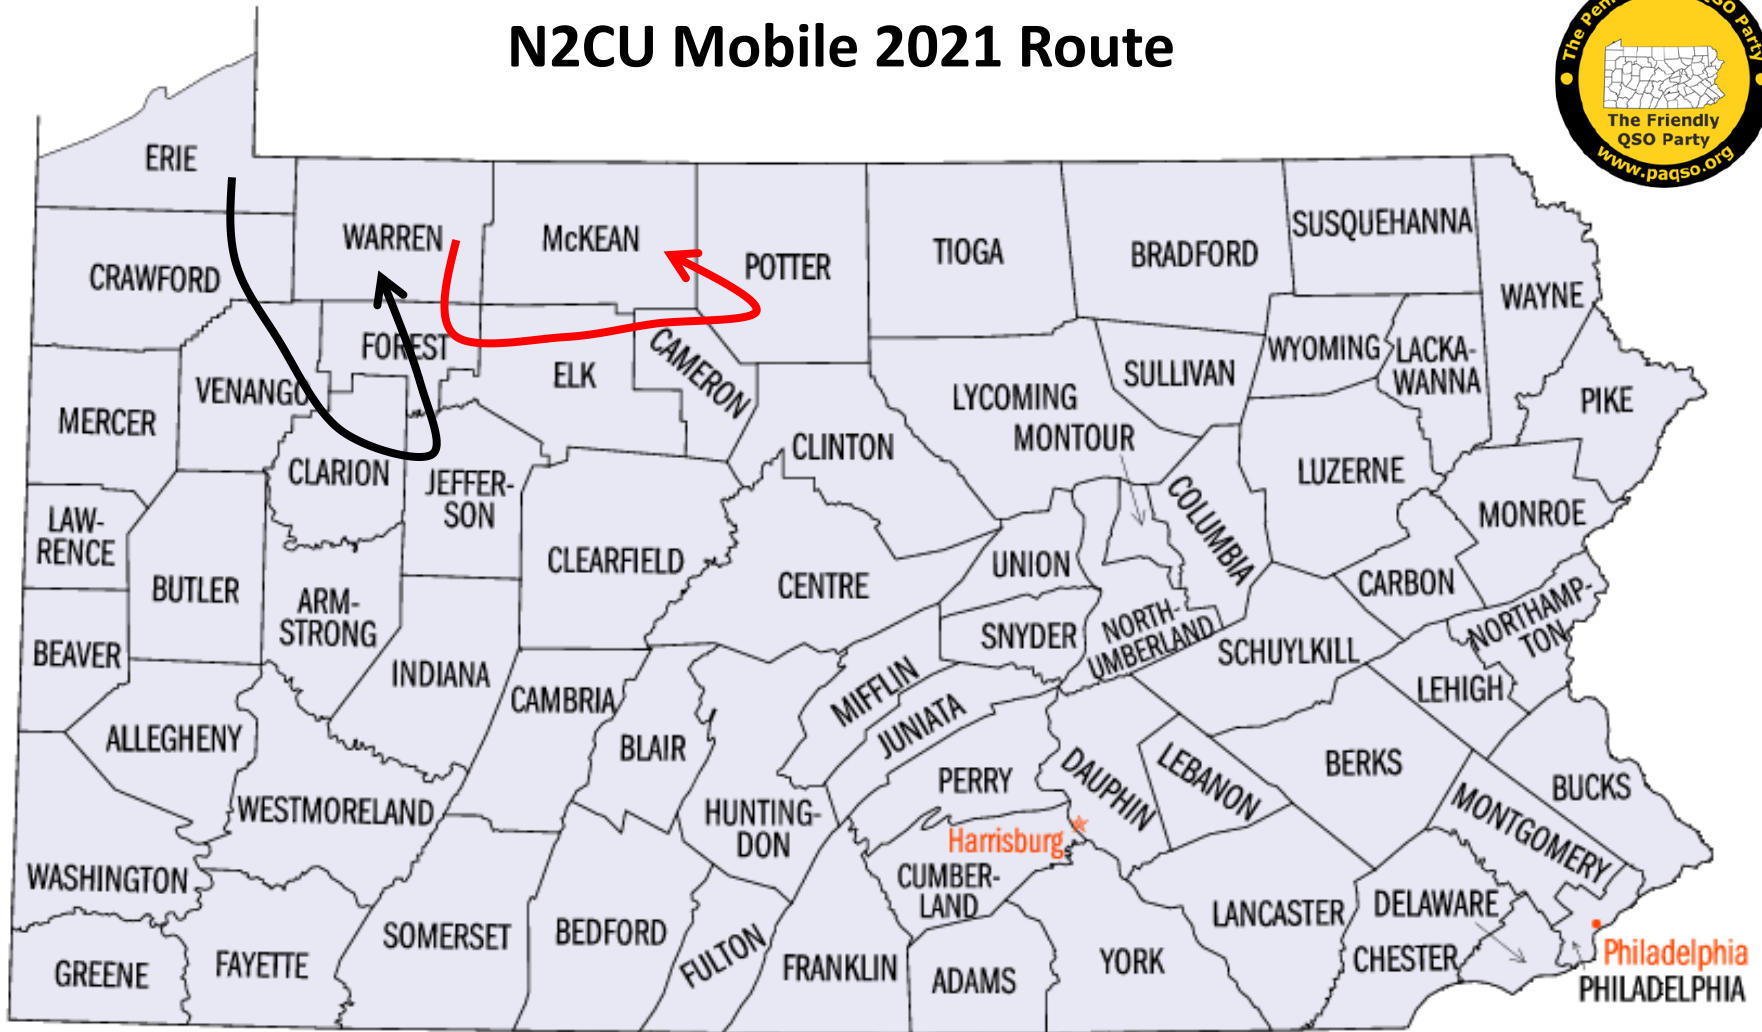

2021 Pa QSO Party Mobile Routes and Rover Locations

By Bud Trench, AA3B

Rev. 4

10/8/21

K8MR Mobile 2021 Route

Day 1-1	CRA	Day 1-8	ELK	Day 1-15	PER
Day 1-2	VEN	Day 1-9	CRN	Day 1-16	JUN
Day 1-3	WAR	Day 1-10	CEN	Day 1-17	MIF
Day 1-4	FOR	Day 1-11	CLI	Day 1-18	HUN
Day 1-5	CLA	Day 1-12	UNI	Day 1-19	BLA
Day 1-6	JEF	Day 1-13	NUM	Day 1-20	CMB
Day 1-7	CLE	Day 1-14	SNY	Day 1-21	INN

Day 1 Only

N2CU Mobile 2021 Route

Day 1-1	ERI	Day 2-1	WAR
Day 1-2	CRA	Day 2-2	FOR
Day 1-3	VEN	Day 2-3	ELK
Day 1-4	CLA	Day 2-4	CRN
Day 1-5	JEF	Day 2-5	POT
Day 1-6	FOR	Day 2-6	MCK
Day 1-7	WAR		

 Day 1
 Day 2

W3RA Rover 2021 County Locations

Day 1-1	ADA	Day 2-1	BUT
Day 1-2	FRA	Day 2-2	ARM
Day 1-3	FUL	Day 2-3	INN
Day 1-4	BED	Day 2-4	FAY
Day 1-5	SOM	Day 2-5	GRE
		Day 2-6	BEA

 Day 1
 Day 2

K3ARL Rover 2021 County Locations

Day 1-1	PIK	Day 2-1	CAR
Day 1-2	WAY	Day 2-2	LEH
Day 1-3	MOE	Day 2-3	MOE
Day 1-4	LAC		
Day 1-5	LUZ		
Day 1-6	LEH		
Day 1-7	CAR		

 Day 1
 Day 2

K3CY Rover 2021 County Locations

Day 1	JUN	Day 2	LAN
-------	-----	-------	-----