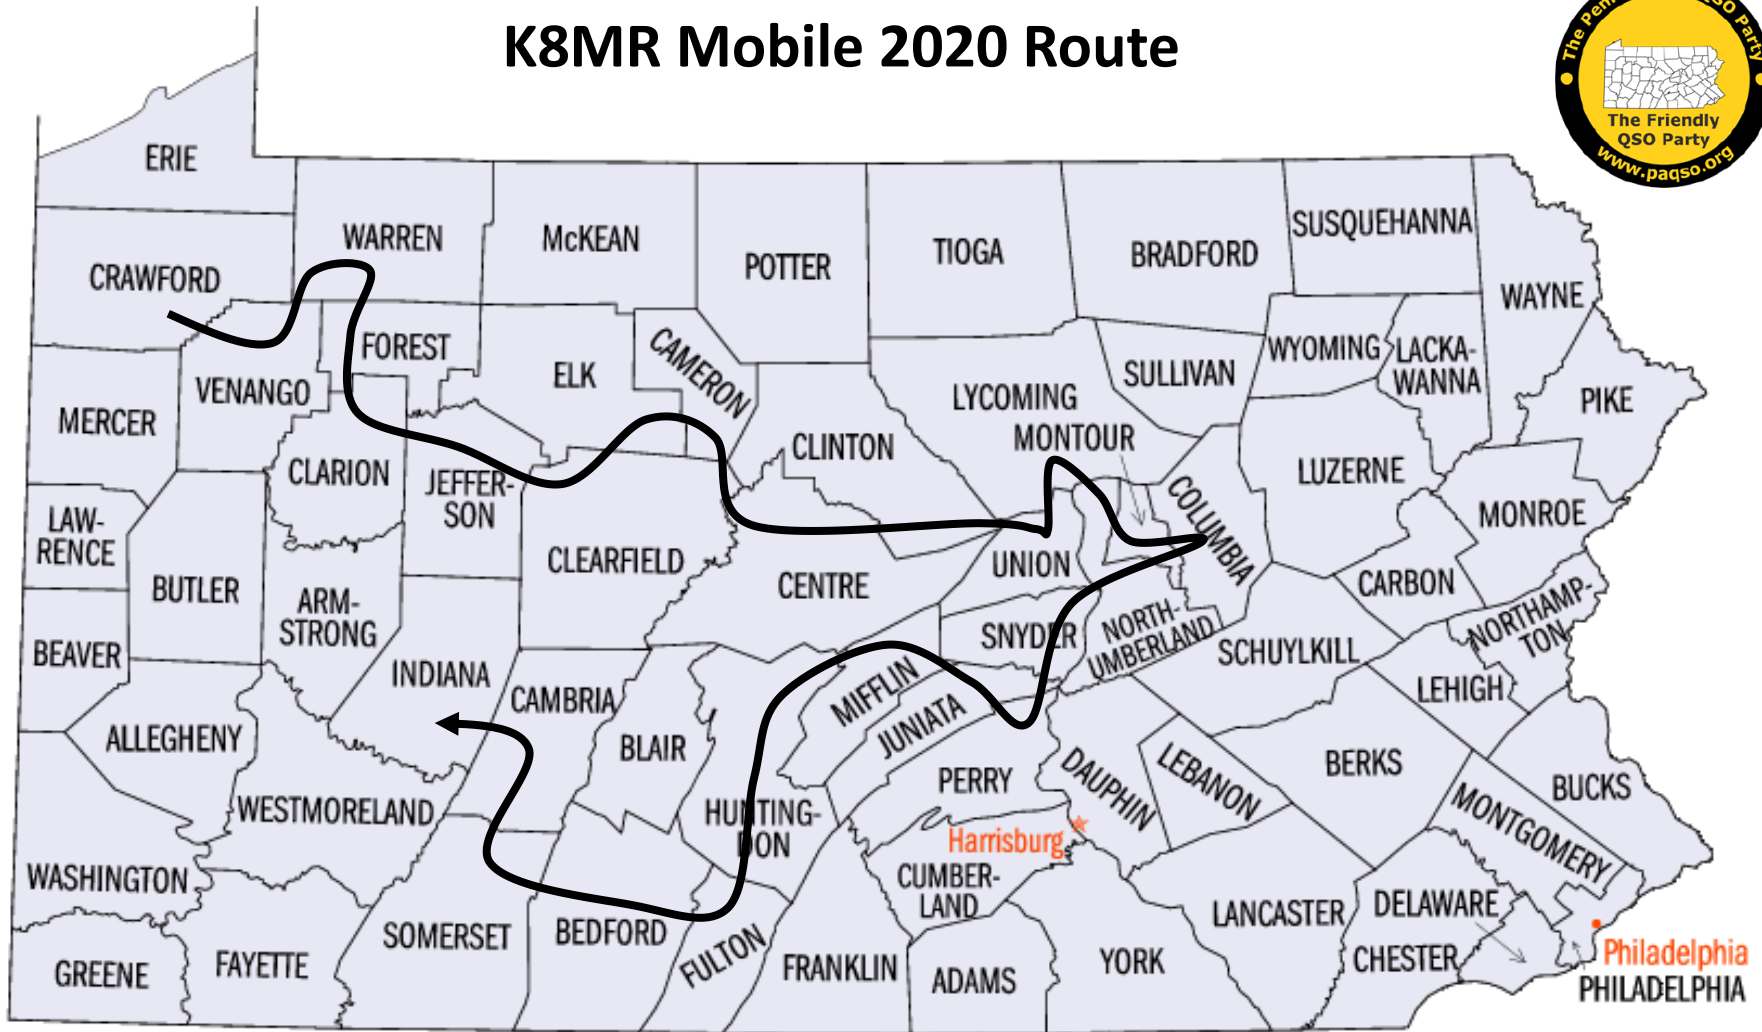

K8MR Mobile 2020 Route

Day 1-1	CRA	Day 1-8	ELK	Day 1-15	MTR	Day 1-22	FUL
Day 1-2	VEN	Day 1-9	CRN	Day 1-16	COL	Day 1-23	BED
Day 1-3	WAR	Day 1-10	CEN	Day 1-17	SNY	Day 1-24	SOM
Day 1-4	FOR	Day 1-11	CLI	Day 1-18	PER	Day 1-25	CMB
Day 1-5	CLA	Day 1-12	UNI	Day 1-19	JUN	Day 1-26	INN
Day 1-6	JEF	Day 1-13	LYC	Day 1-20	MIF		
Day 1-7	CLE	Day 1-14	NUM	Day 1-21	HUN		

Day 1

Day 2