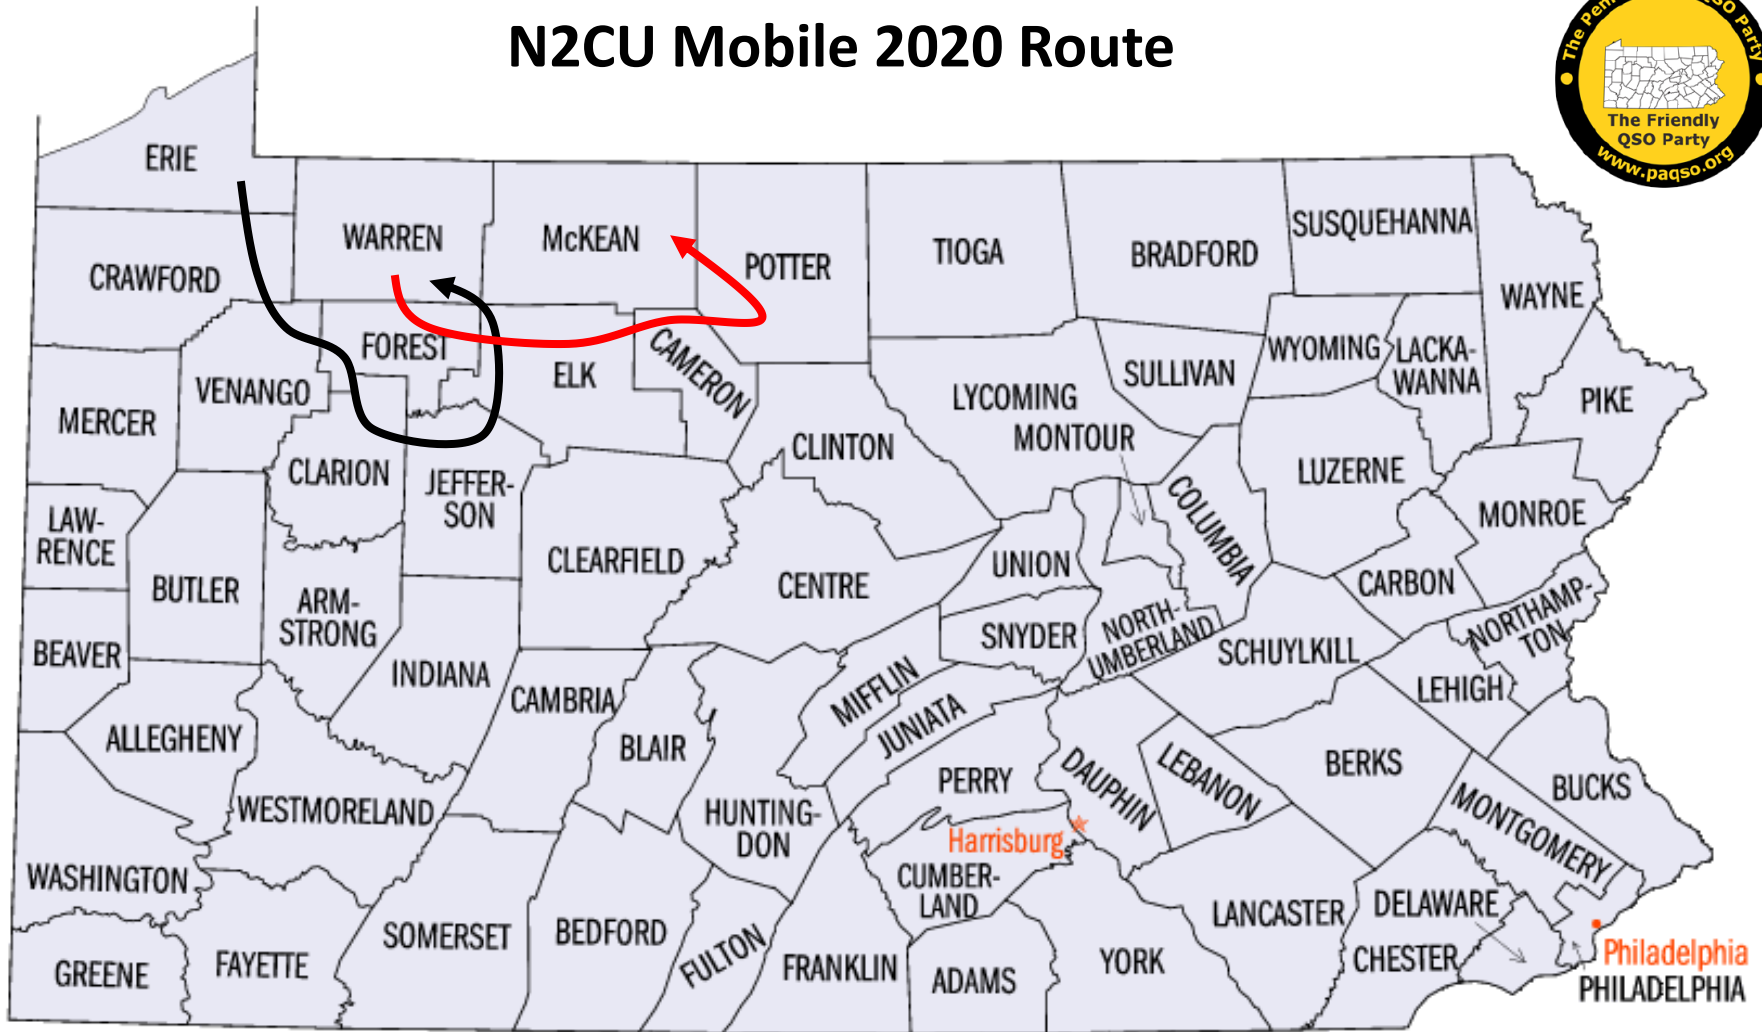

2020 Pa QSO Party Mobile Routes and Rover Locations

By Bud Trench, AA3B

Rev. 1

10/7/20

N2CU Mobile 2020 Route

Day 1-1	ERI	Day 1-8	WAR
Day 1-2	CRA	Day 2-1	WAR
Day 1-3	VEN	Day 2-2	FOR
Day 1-4	FOR	Day 2-3	ELK
Day 1-5	CLA	Day 2-4	CRN
Day 1-6	JEF	Day 2-5	POT
Day 1-7	ELK	Day 2-6	MCK

Day 1

Day 2

NS3U Rover 2020 County Locations

TIO
HUN

Day 1
 Day 2

NB3I Rover 2020 County Locations

JUN
ADA

 Day 1
 Day 2

K8RYU Rover 2020 County Locations

ADA	CMB
JUN	FAY
FRA	GRE
FUL	HUN
BED	PER

KOBAK Rover 2020 County Locations

Day 1-1	SNY	Day 1-7	ADA	Day 2-4	BER
Day 1-2	JUN	Day 1-8	LAN	Day 2-5	MGY
Day 1-3	PER	Day 1-9	LEB	Day 2-6	BUX
Day 1-4	DAU	Day 2-1	PHI		
Day 1-5	CUM	Day 2-2	DCO		
Day 1-6	YOR	Day 2-3	CHE		

 Day 1
 Day 2

K3ARL Rover 2020 County Locations

Day 1-1	CRN	Day 2-1	BED
Day 1-2	ELK	Day 2-2	JUN
Day 1-3	CLE	Day 2-3	MIF
Day 1-4	CEN		

 Day 1
 Day 2