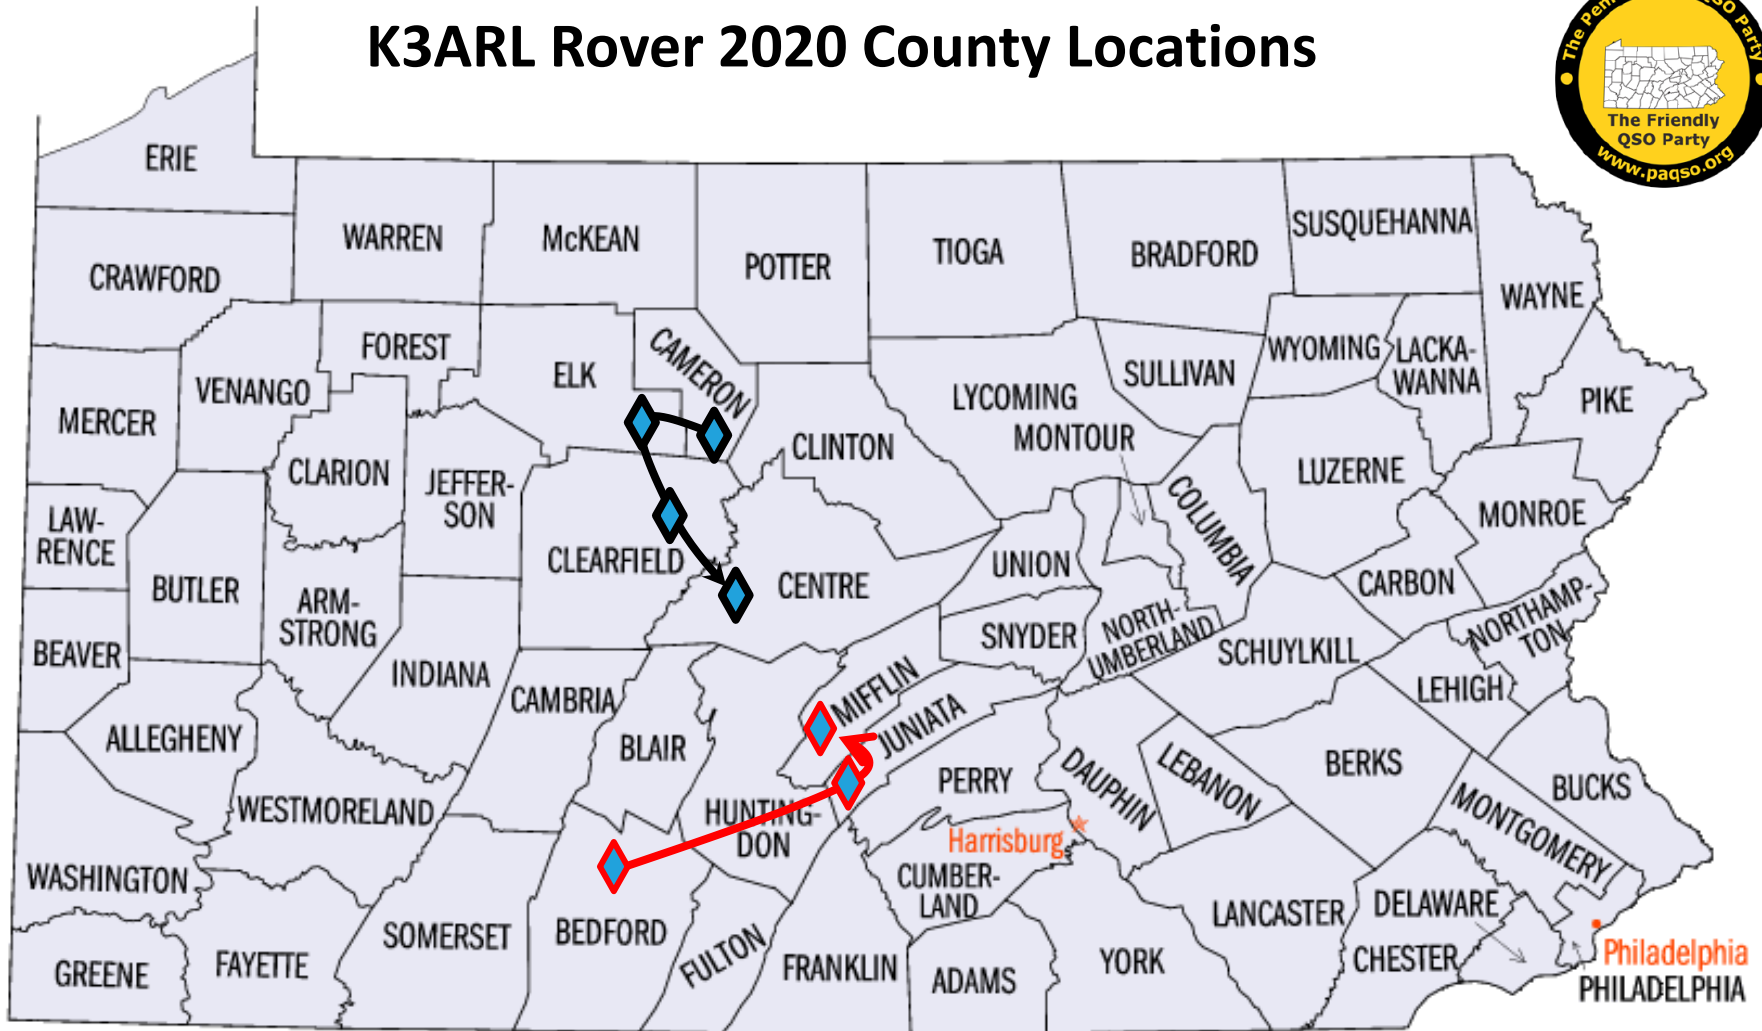

Day 1

Day 2

NS3U Rover 2020 County Locations

TIO
HUN

Day 1
 Day 2

NB3I Rover 2020 County Locations

JUN
ADA

 Day 1
 Day 2

K8RYU Rover 2020 County Locations

ADA	CMB
JUN	FAY
FRA	GRE
FUL	HUN
BED	PER

KOBAK Rover 2020 County Locations

Day 1-1	SNY	Day 1-7	ADA	Day 2-4	BER
Day 1-2	JUN	Day 1-8	LAN	Day 2-5	MGY
Day 1-3	PER	Day 1-9	LEB	Day 2-6	BUX
Day 1-4	DAU	Day 2-1	PHI		
Day 1-5	CUM	Day 2-2	DCO		
Day 1-6	YOR	Day 2-3	CHE		

 Day 1
 Day 2

K3ARL Rover 2020 County Locations

Day 1-1	CRN	Day 2-1	BED
Day 1-2	ELK	Day 2-2	JUN
Day 1-3	CLE	Day 2-3	MIF
Day 1-4	CEN		

 Day 1
 Day 2