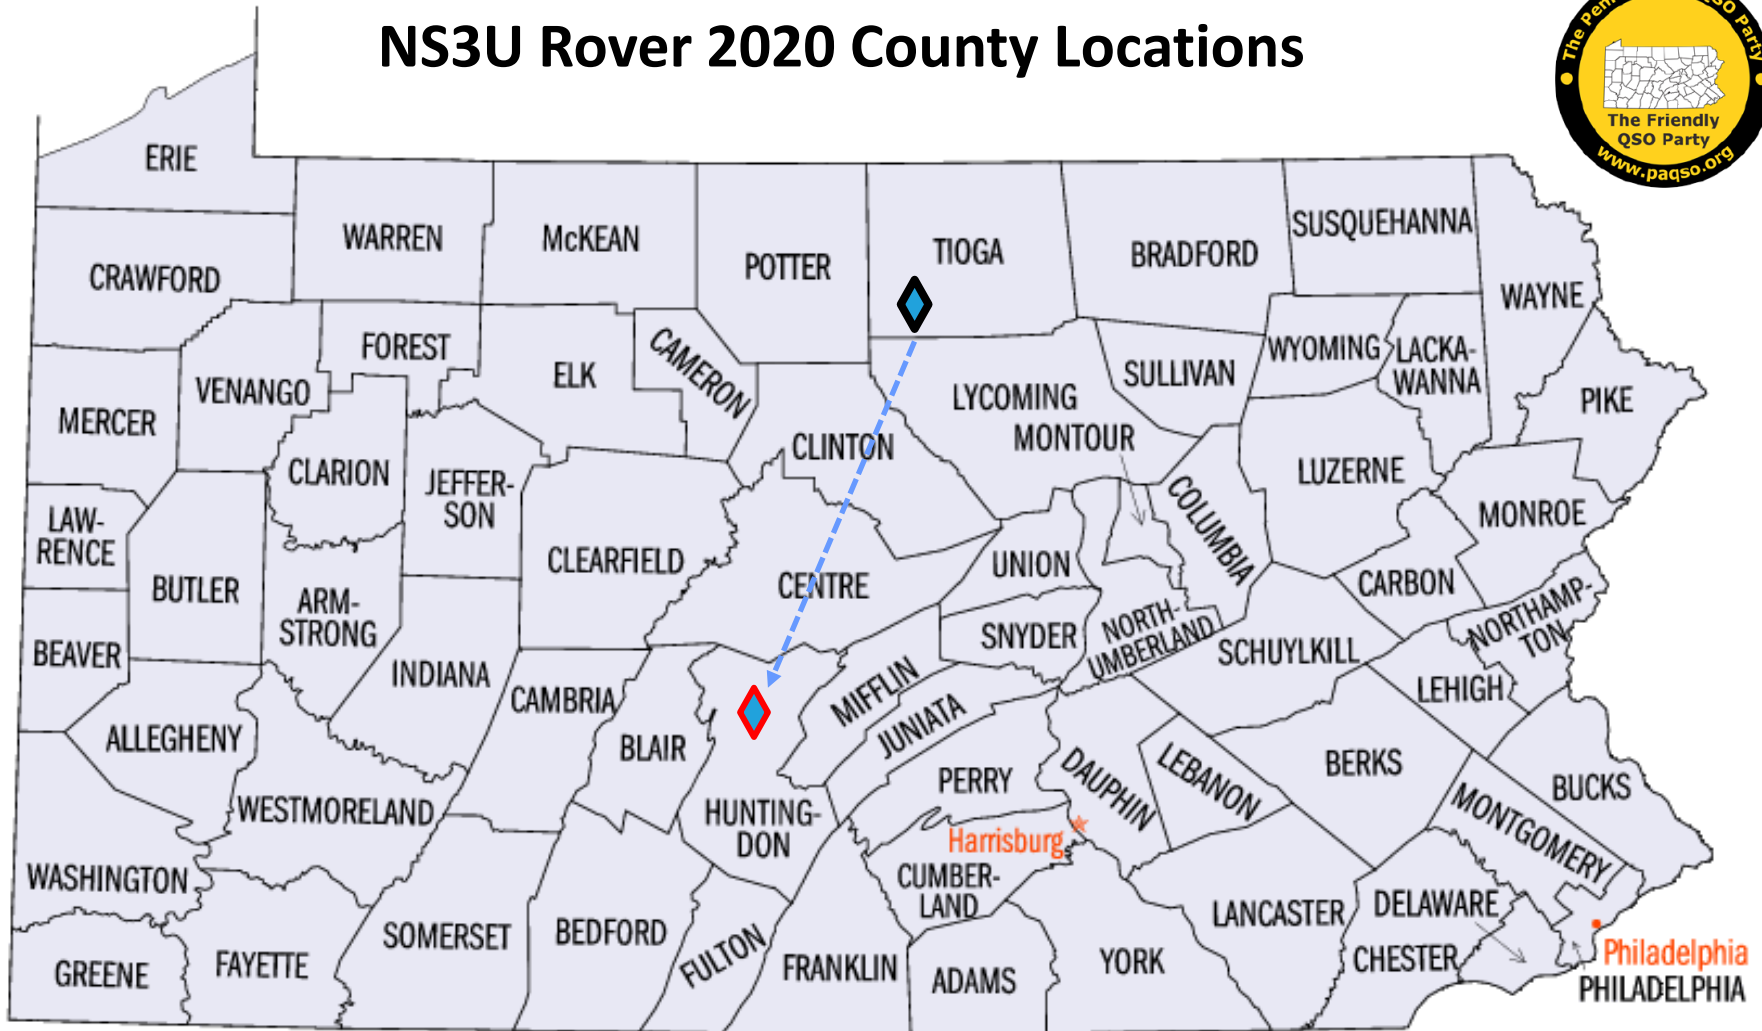

2020 Pa QSO Party Mobile Routes and Rover Locations

By Bud Trench, AA3B

Rev. 1

10/7/20

N2CU Mobile 2020 Route

Day 1-1	ERI	Day 1-8	WAR
Day 1-2	CRA	Day 2-1	WAR
Day 1-3	VEN	Day 2-2	FOR
Day 1-4	FOR	Day 2-3	ELK
Day 1-5	CLA	Day 2-4	CRN
Day 1-6	JEF	Day 2-5	POT
Day 1-7	ELK	Day 2-6	MCK

Day 1

Day 2

NS3U Rover 2020 County Locations

TIO
HUN

Day 1
 Day 2

NB3I Rover 2020 County Locations

JUN
ADA

 Day 1
 Day 2

K8RYU Rover 2020 County Locations

ADA	CMB
JUN	FAY
FRA	GRE
FUL	HUN
BED	PER

KOBAK Rover 2020 County Locations

Day 1-1	SNY	Day 1-7	ADA	Day 2-4	BER
Day 1-2	JUN	Day 1-8	LAN	Day 2-5	MGY
Day 1-3	PER	Day 1-9	LEB	Day 2-6	BUX
Day 1-4	DAU	Day 2-1	PHI		
Day 1-5	CUM	Day 2-2	DCO		
Day 1-6	YOR	Day 2-3	CHE		

 Day 1
 Day 2

K3ARL Rover 2020 County Locations

Day 1-1	CRN	Day 2-1	BED
Day 1-2	ELK	Day 2-2	JUN
Day 1-3	CLE	Day 2-3	MIF
Day 1-4	CEN		

 Day 1
 Day 2