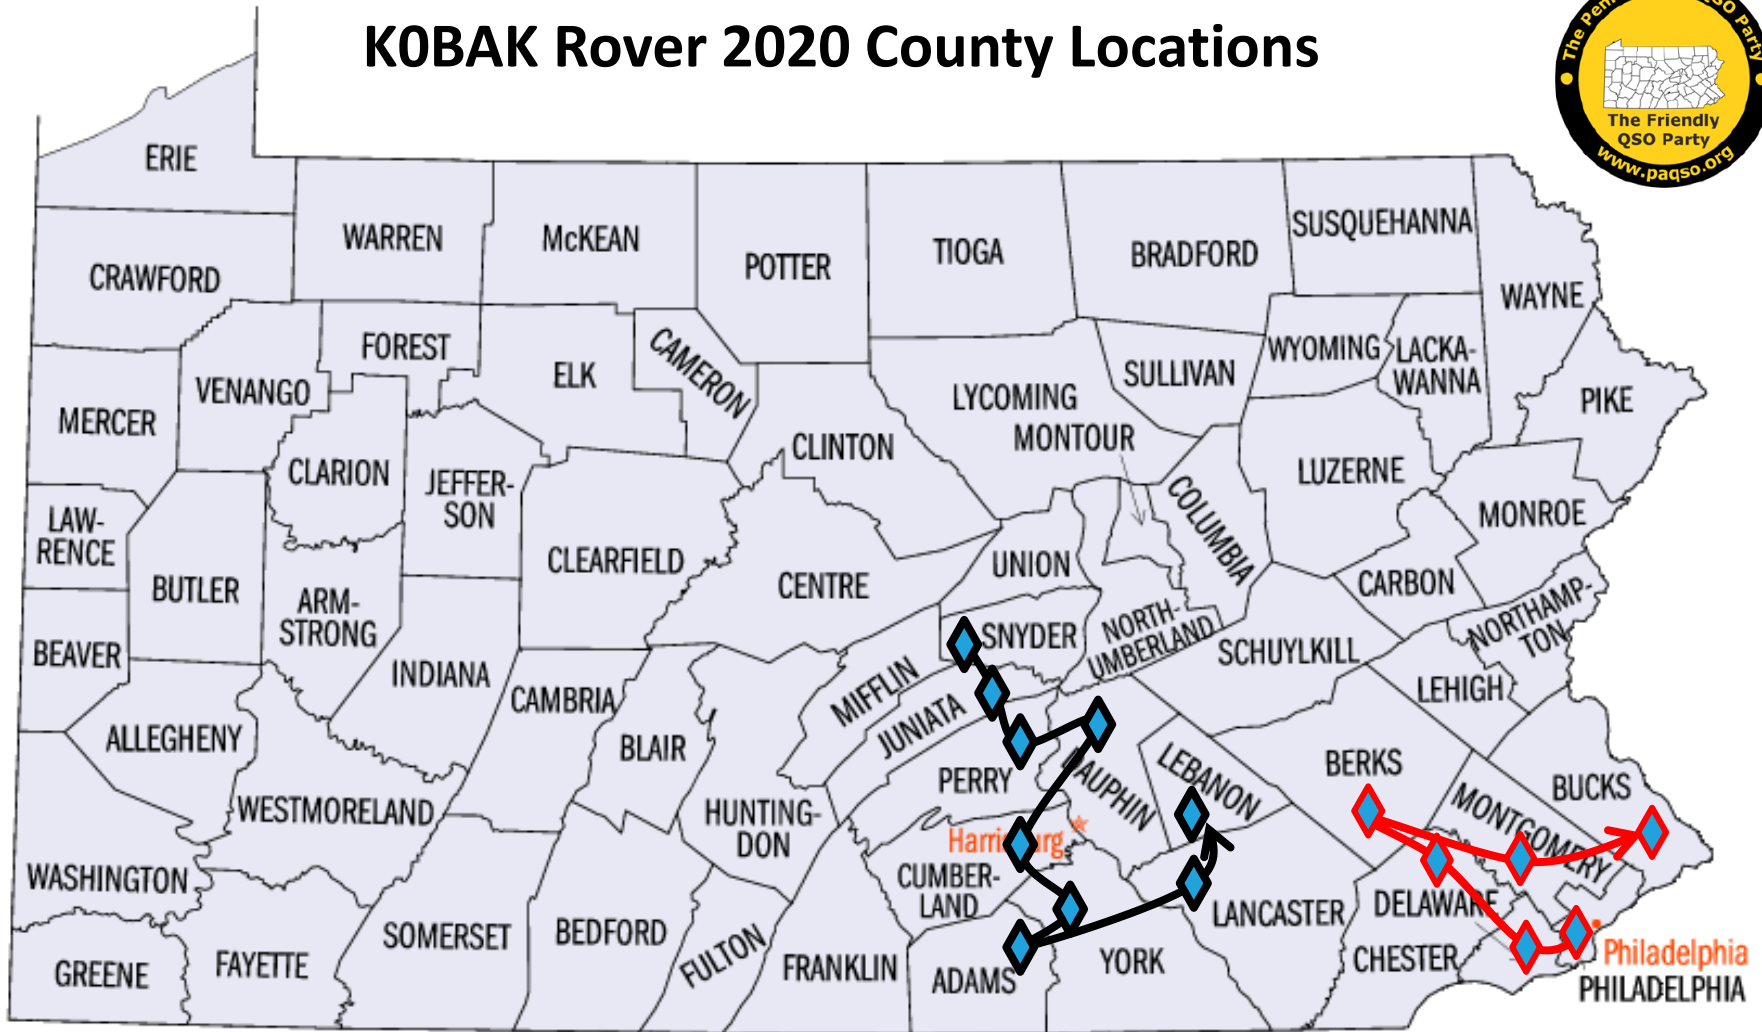

2020 Pa QSO Party Mobile Routes and Rover Locations

By Bud Trench, AA3B

Rev. 1

10/7/20

N2CU Mobile 2020 Route

Day 1-1	ERI	Day 1-8	WAR
Day 1-2	CRA	Day 2-1	WAR
Day 1-3	VEN	Day 2-2	FOR
Day 1-4	FOR	Day 2-3	ELK
Day 1-5	CLA	Day 2-4	CRN
Day 1-6	JEF	Day 2-5	POT
Day 1-7	ELK	Day 2-6	MCK

Day 1

Day 2

NS3U Rover 2020 County Locations

TIO
HUN

Day 1
 Day 2

NB3I Rover 2020 County Locations

JUN
ADA

 Day 1
 Day 2

K8RYU Rover 2020 County Locations

ADA	CMB
JUN	FAY
FRA	GRE
FUL	HUN
BED	PER

KOBAK Rover 2020 County Locations

Day 1-1	SNY	Day 1-7	ADA	Day 2-4	BER
Day 1-2	JUN	Day 1-8	LAN	Day 2-5	MGY
Day 1-3	PER	Day 1-9	LEB	Day 2-6	BUX
Day 1-4	DAU	Day 2-1	PHI		
Day 1-5	CUM	Day 2-2	DCO		
Day 1-6	YOR	Day 2-3	CHE		

 Day 1
 Day 2

K3ARL Rover 2020 County Locations

Day 1-1	CRN	Day 2-1	BED
Day 1-2	ELK	Day 2-2	JUN
Day 1-3	CLE	Day 2-3	MIF
Day 1-4	CEN		

 Day 1
 Day 2