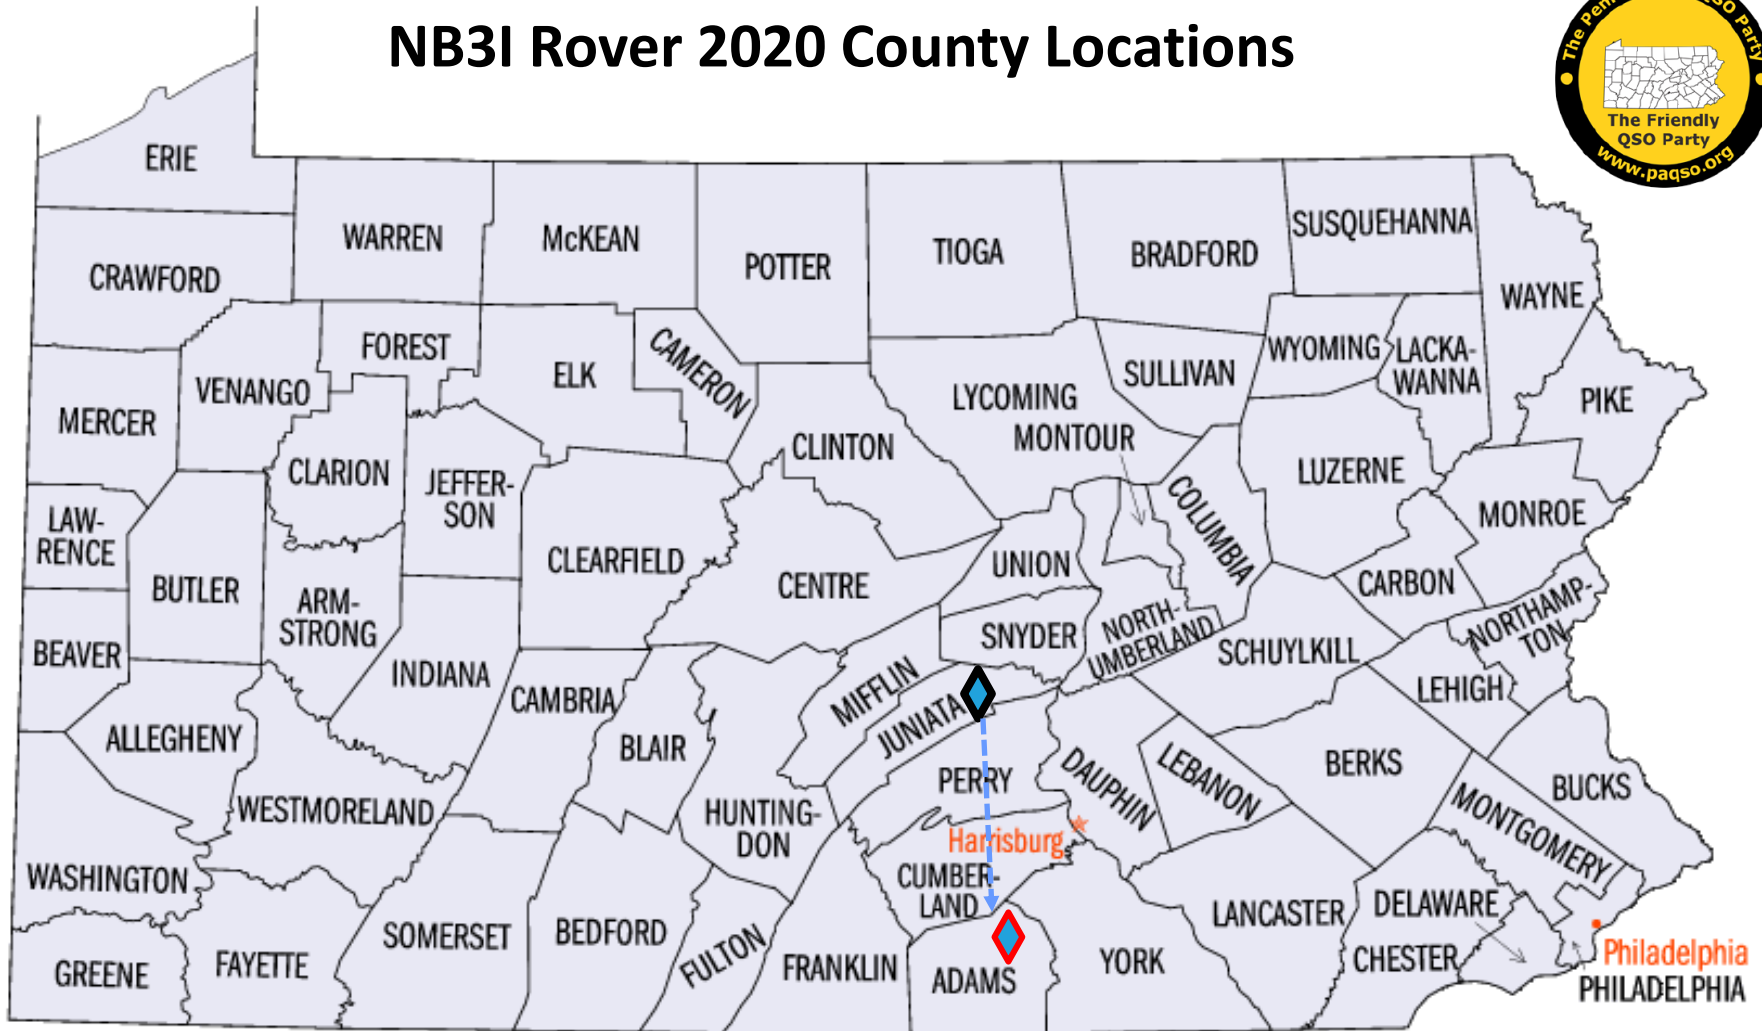

2020 Pa QSO Party Mobile Routes and Rover Locations

By Bud Trench, AA3B

Rev. 1

10/7/20

N2CU Mobile 2020 Route

Day 1-1	ERI	Day 1-8	WAR
Day 1-2	CRA	Day 2-1	WAR
Day 1-3	VEN	Day 2-2	FOR
Day 1-4	FOR	Day 2-3	ELK
Day 1-5	CLA	Day 2-4	CRN
Day 1-6	JEF	Day 2-5	POT
Day 1-7	ELK	Day 2-6	MCK

Day 1

Day 2

NS3U Rover 2020 County Locations

TIO
HUN

Day 1
 Day 2

NB3I Rover 2020 County Locations

JUN
ADA

 Day 1
 Day 2

K8RYU Rover 2020 County Locations

ADA	CMB
JUN	FAY
FRA	GRE
FUL	HUN
BED	PER

KOBAK Rover 2020 County Locations

Day 1-1	SNY	Day 1-7	ADA	Day 2-4	BER
Day 1-2	JUN	Day 1-8	LAN	Day 2-5	MGY
Day 1-3	PER	Day 1-9	LEB	Day 2-6	BUX
Day 1-4	DAU	Day 2-1	PHI		
Day 1-5	CUM	Day 2-2	DCO		
Day 1-6	YOR	Day 2-3	CHE		

 Day 1
 Day 2

K3ARL Rover 2020 County Locations

Day 1-1	CRN	Day 2-1	BED
Day 1-2	ELK	Day 2-2	JUN
Day 1-3	CLE	Day 2-3	MIF
Day 1-4	CEN		

 Day 1
 Day 2