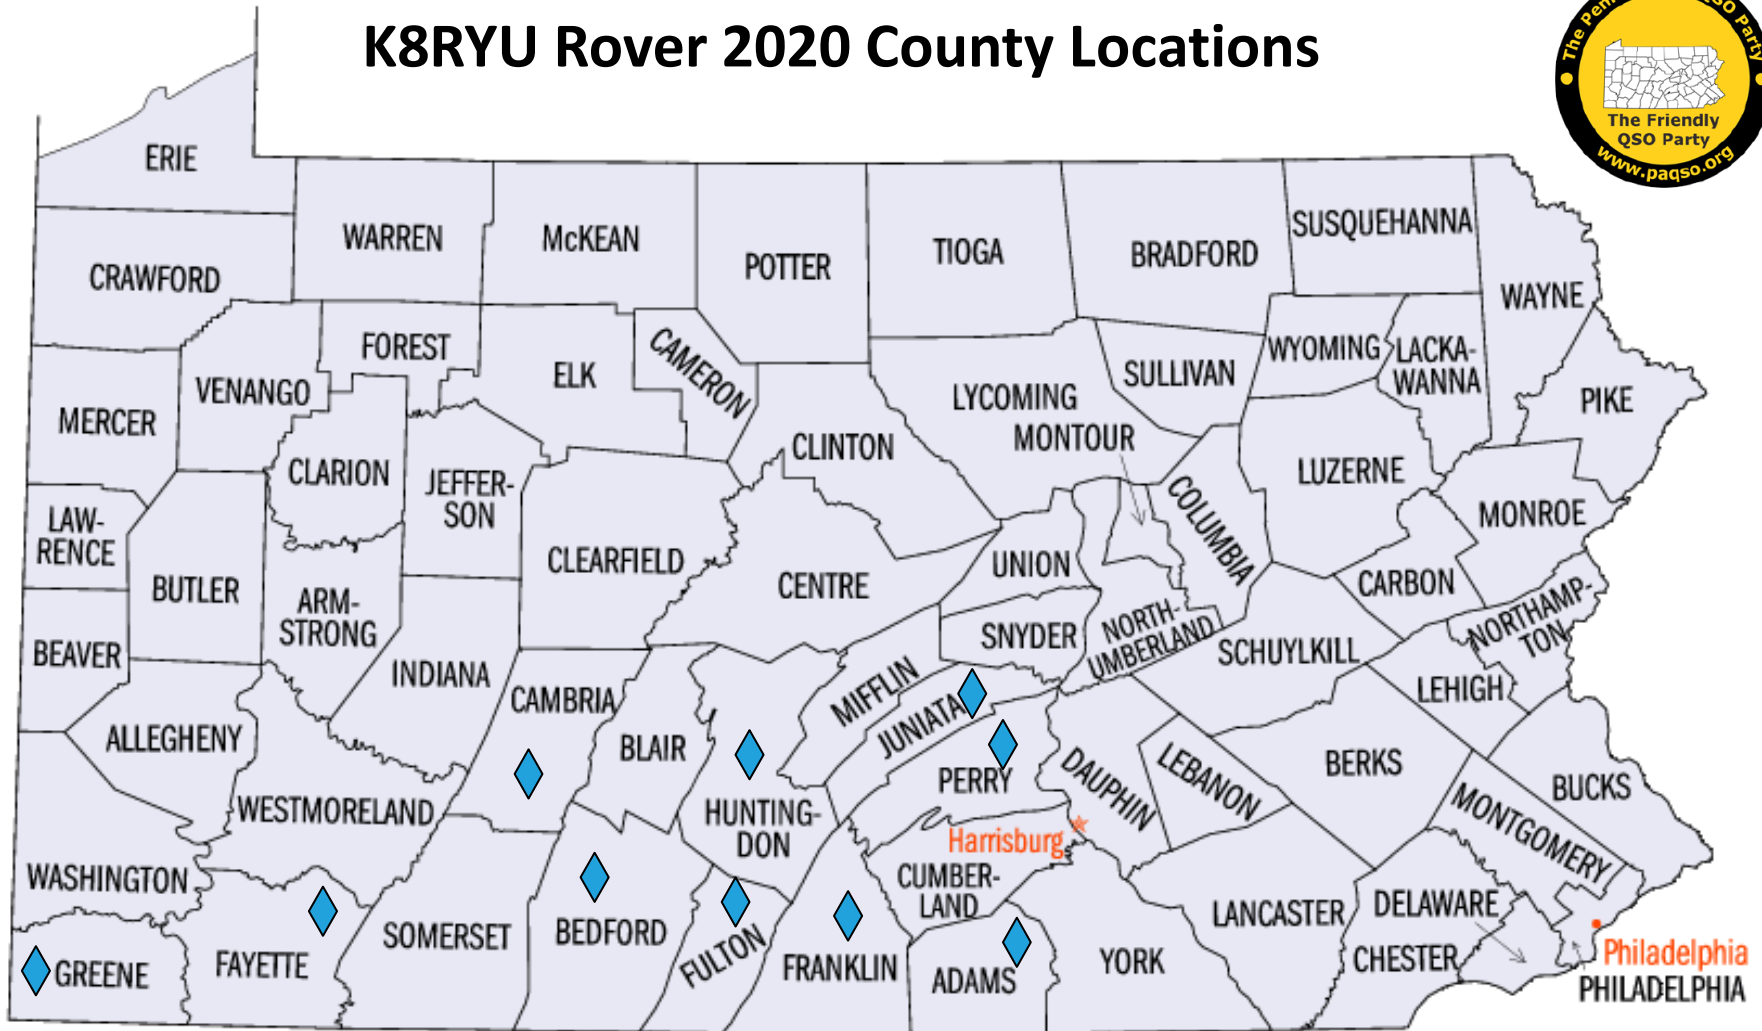

Day 1

Day 2

NS3U Rover 2020 County Locations

TIO
HUN

Day 1
 Day 2

NB3I Rover 2020 County Locations

JUN
ADA

 Day 1
 Day 2

K8RYU Rover 2020 County Locations

ADA	CMB
JUN	FAY
FRA	GRE
FUL	HUN
BED	PER

KOBAK Rover 2020 County Locations

Day 1-1	SNY	Day 1-7	ADA	Day 2-4	BER
Day 1-2	JUN	Day 1-8	LAN	Day 2-5	MGY
Day 1-3	PER	Day 1-9	LEB	Day 2-6	BUX
Day 1-4	DAU	Day 2-1	PHI		
Day 1-5	CUM	Day 2-2	DCO		
Day 1-6	YOR	Day 2-3	CHE		

 Day 1
 Day 2

K3ARL Rover 2020 County Locations

Day 1-1	CRN	Day 2-1	BED
Day 1-2	ELK	Day 2-2	JUN
Day 1-3	CLE	Day 2-3	MIF
Day 1-4	CEN		

 Day 1
 Day 2